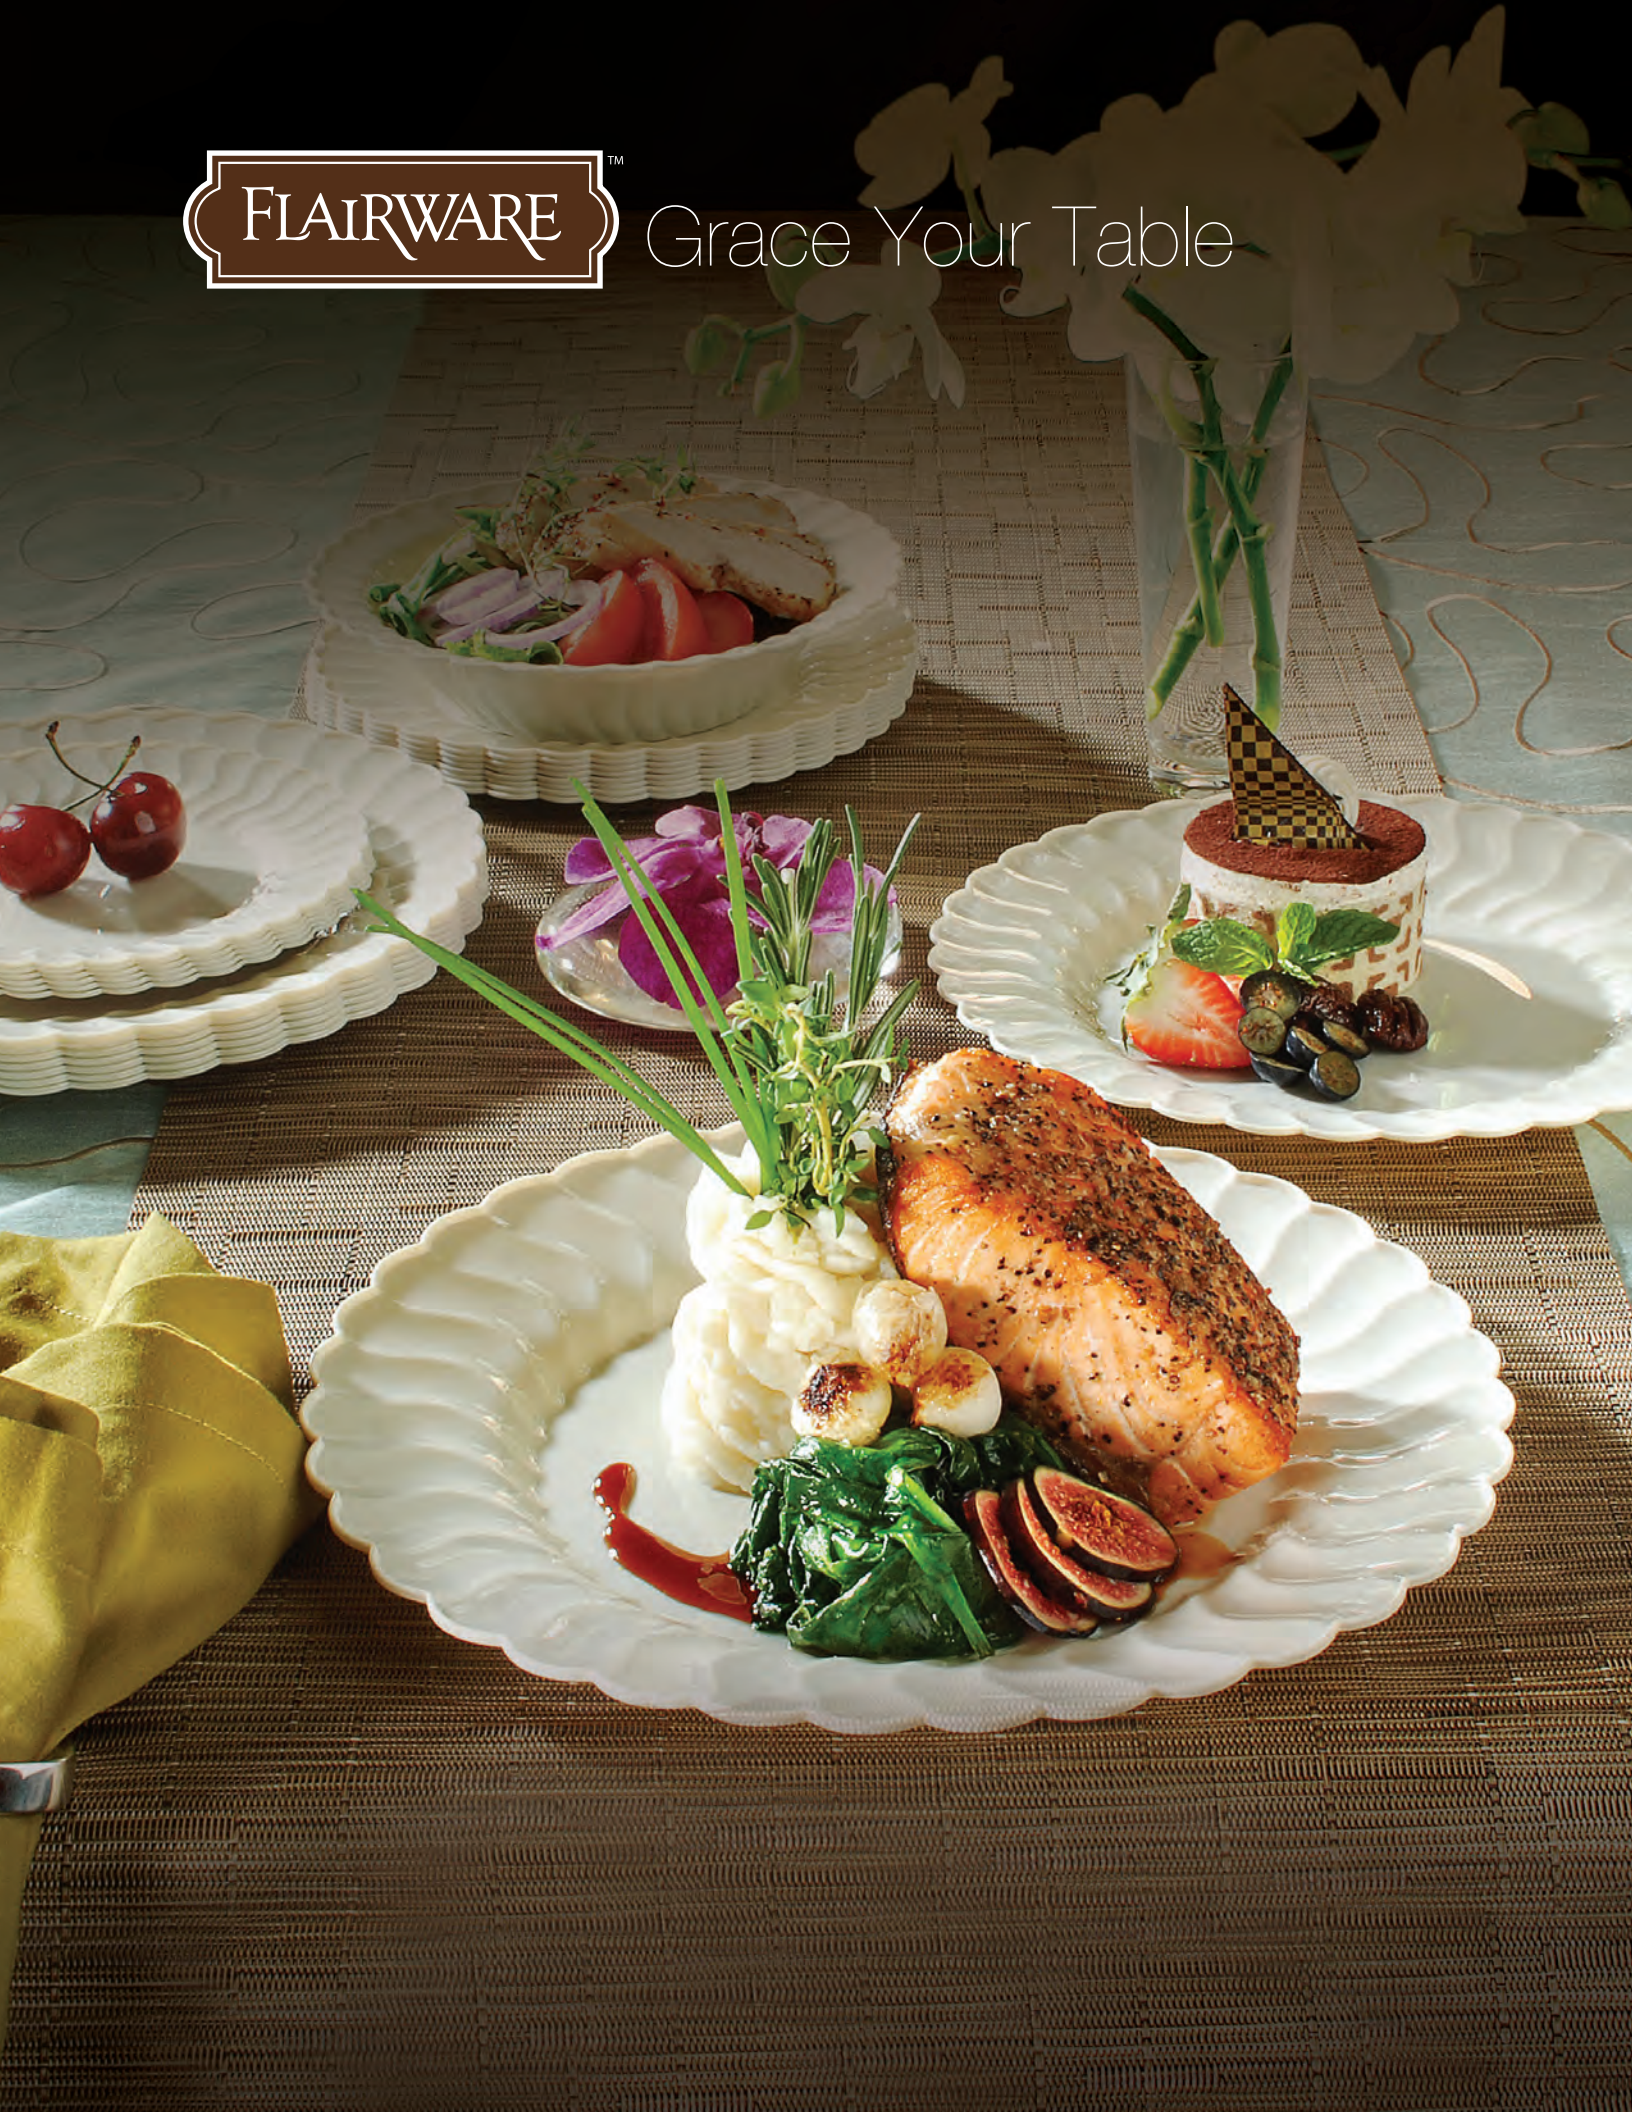

FLAIRWARE™

Grace Your Table