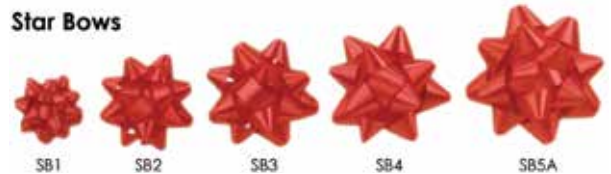

Splendorette Bows - BUTTERFLY, STAR, METALLIC STAR, POM POM (Pre-Notched)

Splendorette ribbon has a gorgeous sheen that is beautiful when looped into a bow. Select from easy to use star bows, pre-notched pom pom bows or butterfly bows in wonderful colors. Our butterfly bows are as beautiful as they are easy to make, the butterfly bow stores flat for easy storage. Just pull the inner two ribbons and you have an attractive bow in seconds.

Splendorette Pre Notched Bows - POM POM

Stock #	Size
PP4	4"
PP4 MET	4"
PP5	5"
PP5 MET	5"
PP6	6"

In Stock Colors available PP4 size: Beauty, Emerald Green, Gold, Metallic Gold, Metallic Silver, Pink, Purple, Red, Royal Blue, White, Yellow

In Stock Colors available PP5 size: Beauty, Citrus, Chocolate, Daffodil, Emerald Green, Gold, Holiday Gold, Hunter Green, Lavender, Light Blue, Pink, Purple, Red, Royal Blue, Silver, Tropical Orange, Turquoise, White, Yellow, Metallic Gold, Metallic Silver

In Stock Colors available PP6 size: Emerald Green, Lavender, Light Blue, Pink, Purple, Red, Royal Blue, Silver, White, Yellow

Splendorette Bows - STAR

Stock #	Size
SB2	2"
SB3	2³/₄"
SB4	3¹/₂"
SB5A	3³/₄"

Note: Splendorette Star Bows contain 200 bows per box, excluding SB2, which have 300 bows per box.

In Stock Colors available SB2 size: Red, Silver, White

In Stock Colors available SB3 & SB5A sizes: Beauty, Black*, Burgundy*, Caribbean Blue*, Chocolate*, Daffodil*, Gold, Holiday Gold, Hunter Green, Lavender, Light Blue, Pink, Purple, Red, Royal Blue, Silver, Tropical Orange, White, Yellow

*Denotes colors available in SB5A size only

In Stock Colors available SB4 size: Emerald Green, Red, Silver, White, Gold

Splendorette Bows - METALLIC STAR

Stock #	Size
GLSB1*	1¹/₄"
GLSB2*	2"
SB3	2³/₄"
SB4	3¹/₂"