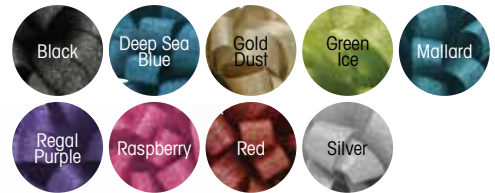

Ribbon - LUXE RIBBON

Finish your packaging presentation with our newly added luxe ribbon. This satin ribbon style features shimmering metallic highlights on one side and is easy to work with. Choose from nine trendy and classic ribbon colors to coordinate with our rigid set up gift and apparel boxes or any other box style. Available in 50 yard rolls in 5/8" and 1 1/2" widths.

Ribbon - LUXE (Price Per Roll)

| Stock # | Size | Price |
|---------|-----------------|---------|
| LR58 | 5/8 x 50 yds. | \$12.00 |
| LR112 | 1 1/2 x 50 yds. | \$26.00 |

In Stock Colors available: Black, Deep Sea Blue, Gold Dust, Green Ice, Mallard, Regal Purple, Raspberry, Red, Silver
Additional colors available - call for more information.

In Stock Pearlized Colors available: Apple Green, Aqua, Azalea, Beauty, Black*, Blue, Bronze, Burgundy* Celadon, Champagne, Chartreuse, Chocolate, Citrus, Copper*, Coral, Daffodil, Emerald Green, Gold*, Grape, Hunter Green*, Ivory, Jungle Green, Kelly Green, Kraft, Lavender, *New!* Melon, Milk Chocolate, Navy, Orange, Orchid, Oatmeal*, Pink, Plum, Purple*, Red*, Red Raspberry, Robins Egg Blue, Royal Blue, Sage, Silver, Taupe, Teal, Terracotta, Violet, White*, Williamsburg Blue, Wine, Yellow.