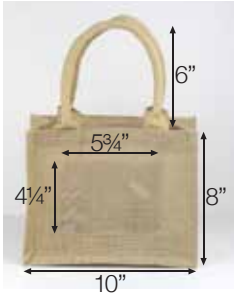

-71
natural

-79
w/ black handle

B065 Vertical
1-Bottle Wine Tote
size: 4" x 4" x 14"
5pcs/pack

-72

-79
w/ black handle

Jute Blend Wine Totes - with Bottle Dividers

B067-79
2-Bottle Wine Tote
size: 8"W x 14"H x 4"D
5pcs/pack
w/ removable divider

B071-79
4-Bottle Wine Tote
size: 8" x 8" x 14"H
5pcs/pack
w/ removable divider

Jute Plant Tote with Stripes

B873
size: 6" x 6" x 6"
6pcs/pack

-12

-17

-20

Jute Blend Tote with Picture Pocket

B907
size: 10"W x 8"H x 5"D
6pcs/pack

-75 pink

-21 natural

Jute Tote

B871
size: 12"W x 14"H x 7"D
B872
size: 8"W x 6"H x 4"D
6pcs/pack

-22 navy blue

-75 pink

-22 navy blue

-75 pink

Jute Shopping Tote

B887 (available in -02, -22, -34, -75)
size: 9"W x 11"H x 4"D
B888 (available in -02, -22 only)
size: 12"W x 12"H x 7 3/4"D
B889 (available in -02, -22 only)
size: 15 1/2"W x 13 3/4"H x 6"D
6pcs/pack