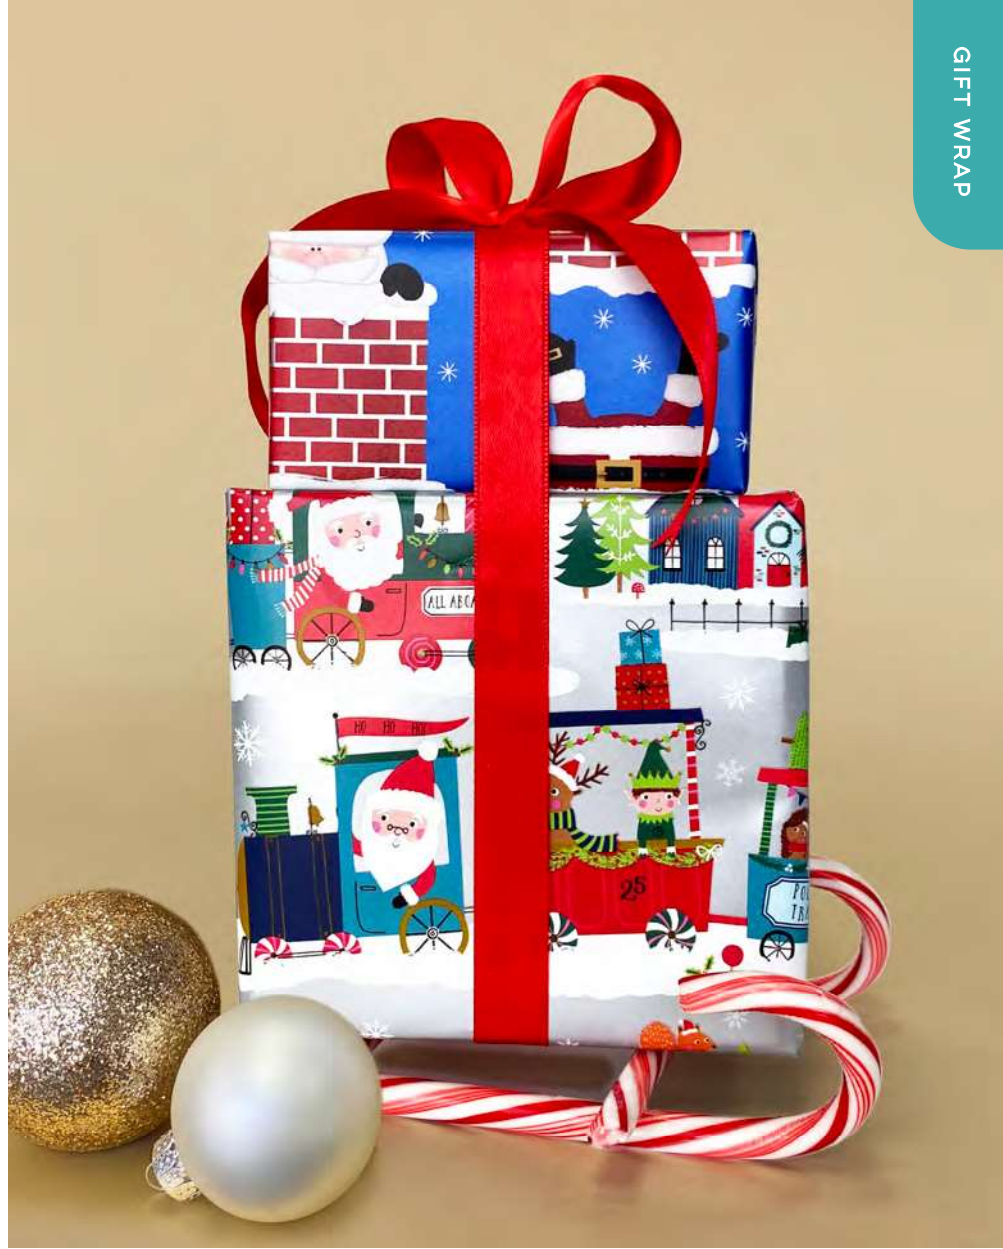

METALLIC GOLD BASE, METALLIC CHARCOAL HIGHLIGHT

Santa Signs Gold

ITEM#	SIZE	MSRP	WHOLESALE	UNIT
XJ731	Jumbo	$ 11.95	$ 35.85	½ dz
BULK	30" ITEM#	24" ITEM#	PRICE	
Ream	XB731.30.833	XB731.24.833		
½	XB731.30.417	XB731.24.417		
¼	XB731.30.208	XB731.24.208