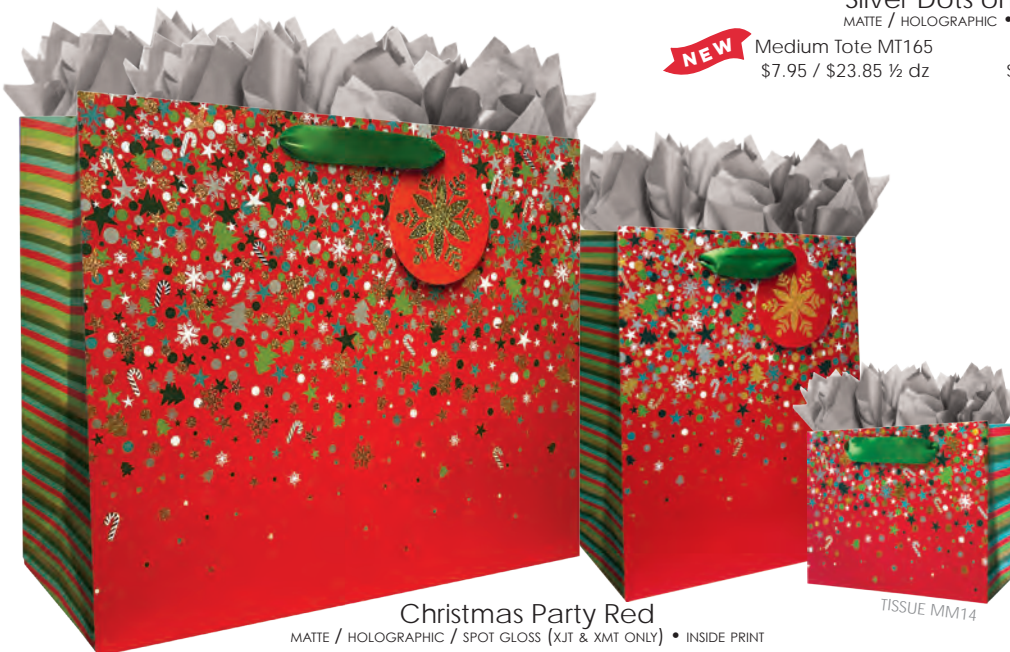

Christmas Party Red
MATTE / HOLOGRAPHIC / SPOT GLOSS (XJT & XMT ONLY) • INSIDE PRINT
Jumbo Tote XJT580   Medium Tote XMT580   Tiny Tote XTT580
$9.95 / $29.85 ½ dz $6.95 / $20.85 ½ dz $3.95 / $11.85 ½ dz