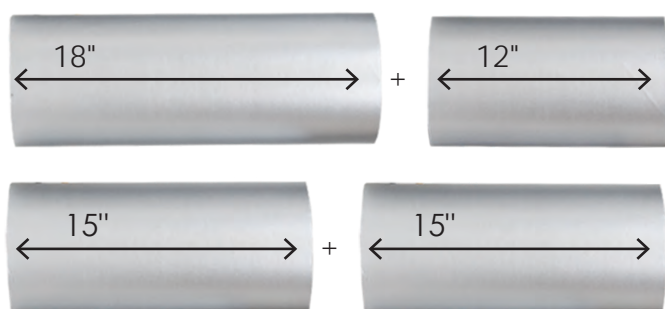

Cutting Dispensers

A CLEAN CUT FOR YOUR PACKAGING NEEDS

30"
WIDTH

BEHIND THE
COUNTER

25% GREATER VALUE
THAN 24 INCH

AVAILABLE IN TWO STYLES: REGULAR OR SERRATED

Dispenser comes with rubber feet & holds up to 9 inch diameter roll (full ream)

REGULAR RCD30

REGULAR BLADE (RCD30), CAN BE MOUNTED ON THE COUNTER OR ON THE WALL

SERRATED SCD30

USED FOR FOIL, HOLOGRAPHIC & CELLO

SERRATED BLADE (SCD30), CAN BE MOUNTED UNDER THE COUNTER OR ON THE WALL

IF MOUNTED ON THE COUNTER THE BLADE NEEDS TO FACE DOWN

- Holographic, foils & cello require serrated blade
- All dispensers come with rubber feet
- All dispensers hold up to a full 9" diameter ream
- Regular blade can be mounted on the counter or on the wall
- Serrated blade can be mounted under the counter or on the wall

O.D.: 32" wide x 8" x 7" (see mounting notes)

NOTE on Counter height: 8" is height from the counter, 7" is space on the counter
Note on Wall: 8" is depth from the wall, 7" is space on the wall

Style#	Name	Size	Color	Cost
RCD24B	Regular Cutting Dispenser	24"	Black	$55
RCD30B	Regular Cutting Dispenser	30"	Black	$55
SCD30B	Serrated Cutting Dispenser	30"	Black	$65
◆ CDB	Cutting Dispenser Bracket			$15

◆ Mounts cutting dispenser on slatwall (2 pieces)

REAM WRAP & SLITTING

Reams may be slit to accommodate your special packaging needs.

*6" will be discarded unless noted otherwise.

ADDITIONAL SLITTING OPTIONS

JEWELERS ROLLS

ALL DESIGNS AVAILABLE IN JEWELERS ROLLS BY SLITTING 1/4 REAMS

YOU RECEIVE ALL FOUR 7 1/2" JEWELER ROLLS