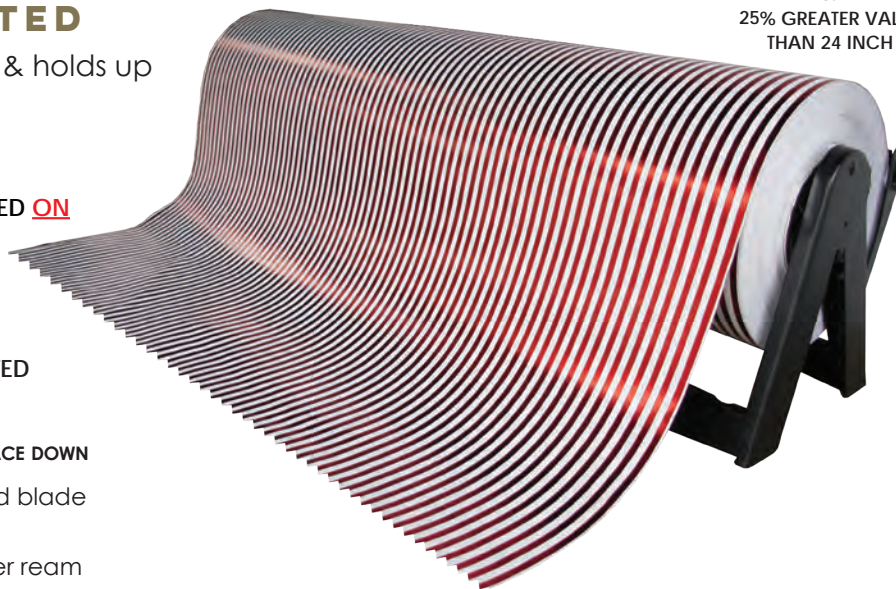

SERRATED SCD30

USED FOR FOIL, HOLOGRAPHIC & CELLO

SERRATED BLADE (SCD30), CAN BE MOUNTED UNDER THE COUNTER OR ON THE WALL

IF MOUNTED ON THE COUNTER THE BLADE NEEDS TO FACE DOWN

- Holographic, foils & cello require serrated blade
- All dispensers come with rubber feet
- All dispensers hold up to a full 9" diameter ream
- Regular blade can be mounted on the counter or on the wall
- Serrated blade can be mounted under the counter or on the wall