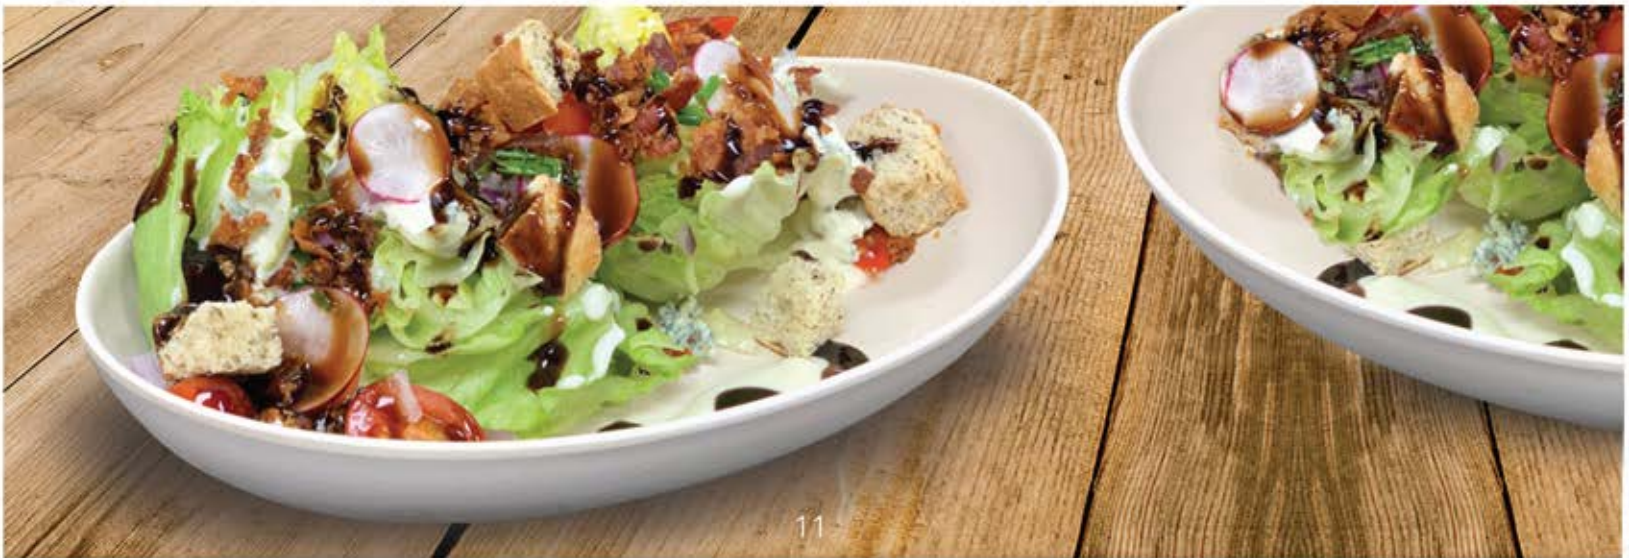

CLASSIC ROUND PLATES

	Case
1 21523 8" Round Plate	48/case
2 21522 10" Round Plate	24/case
3 21520 8" Round Deep Plate	36/case
4 21426 9" Deep Plate	24/case
5 21427 9.8" Deep Plate	24/case
6 21428 10.5" Deep Plate	24/case
7 21521 5.5 Round Bowl (18oz)	48/case

8 21422 6" Bowl (12oz)	48/case
9 21423 6.25" Bowl (22oz)	36/case
10 21425 11" Bowl (68oz)	12/case
11 21519 12.5" Bowl (120oz)	12/case
12 50395 Salad Serving Set	12/case
13 21517 Coffee Cup (12oz)	48/case
14 21518 Tumbler (11oz)	48/case