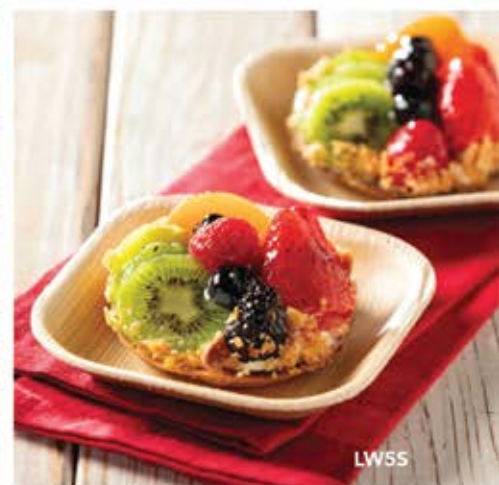

LW10R

LW5S

PLATES

Leafware® our palm leaf plates are hand crafted creations. Engineered to the highest quality standard. Consistent in supply with an extensive selection. 100% green, compostable and sustainable. Beautiful, stylish, adding character to any event.