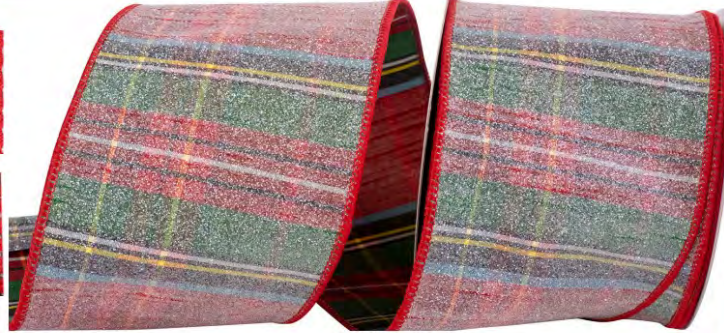

RED 065

93427W JORDAN RESERVE
PLAID WIRED EDGE

Pattern Number	Width Number	Width Inches	Put-Up Yards	Box Carton
93427W #40		2-1/2 in	10 yds	6/72
93427W #100		4 in	10 yds	6/48