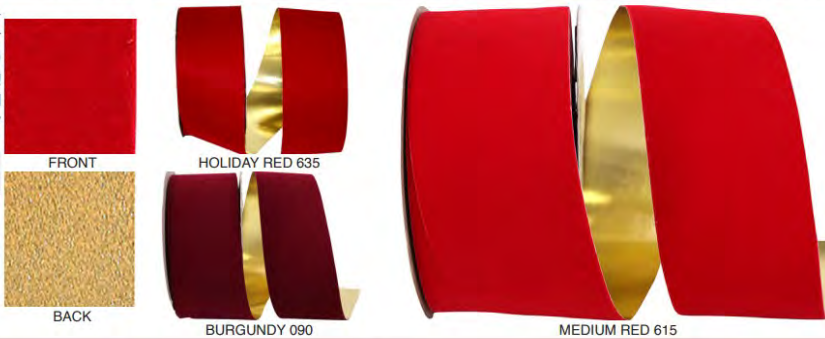

3906 VELVET GOLD BACK OUTDOOR POLYPRO

This top quality plastic backed velvet is made in the USA...!! Made with smooth shiny outdoor backing it is our best and most durable product for outdoor use. This is a high-quality favorite for large outdoor wreath bows.

Pattern Number	Width Number	Width Inches	Put-Up Yards	Box Carton
3906	#09	1-3/8 in	25 yds	18/36
3906	#40	2-1/2 in	25 yds	20/40
3906	#40	2-1/2 in	100 yds	6/12
3906	#100	4 in	25 yds	12/24