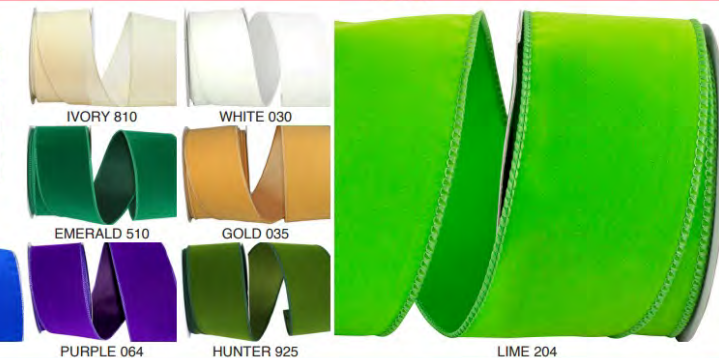

90300W VELVET 2 SIDE WIRED EDGE

Pattern Number	Width Number	Width Inches	Put-Up Yards	Box Carton
90300W	#40	2-1/2 in	10 yds	12/48
90300W	#100	4 in	10 yds	12/24

92270W VALUE VELVET WIRED EDGE

This is our #1 imported wired velvet with fabric backing. A luxurious velvet that is not all weather material, but is a best selling ribbon that is often used outside.

Pattern Number	Width Number	Width Inches	Put-Up Yards	Box Carton
92270W	#09	1-1/2 in	10 yds	12/48
92270W	#09	1-1/2 in	50 yds	12/48
92270W	#40	2-1/2 in	10 yds	12/72
92270W	#40	2-1/2 in	50 yds	12/24
92270W	#100	4 in	10 yds	6/12
92270W	#100	4 in	50 yds	6/12
92270W	#250	6 in	50 yds	6/12

92271W VELVET SNOWY EDGE WIRED EDGE

Pattern Number	Width Number	Width Inches	Put-Up Yards	Box Carton
92271W	#40	10 yds	12/72	
92271W	#100	4 in	10 yds	12/48

92799W VELVET COLOR WIRED EDGE

Pattern Number	Width Number	Width Inches	Put-Up Yards	Box Carton
92799W	#40	2-1/2 in	10 yds	12/72
92799W	#100	4 in	10 yds	12/24

BLACK 031

NAVY 055

93490W FLANNEL GLITTER DOTS COLOR WIRED EDGE

Pattern Number	Width Number	Width Inches	Put-Up Yards	Box Carton
93490W	#40	2-1/2 in	10 yds	12/36
93490W	#100	4 in	10 yds	12/24

VELVETS