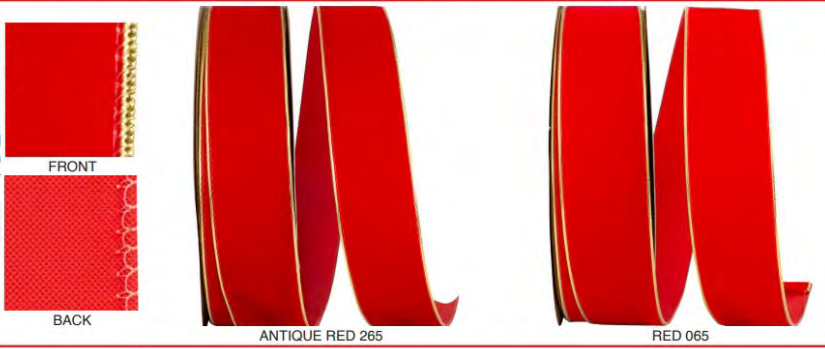

3900B VELVET OUTDOOR DURO DOMESTIC BRAIDED WIRED EDGE

This top quality plastic backed velvet with a heavy wired edge made of gold cording is made in the USA...!! Made with a pebbled vinyl outdoor backing it is our best and most durable product for outdoor use. This is a high quality classic.

Pattern Number	Width Number	Width Inches	Put-Up Yards	Box Carton
3900B	#40	2-1/2 in	75 yds	12/12