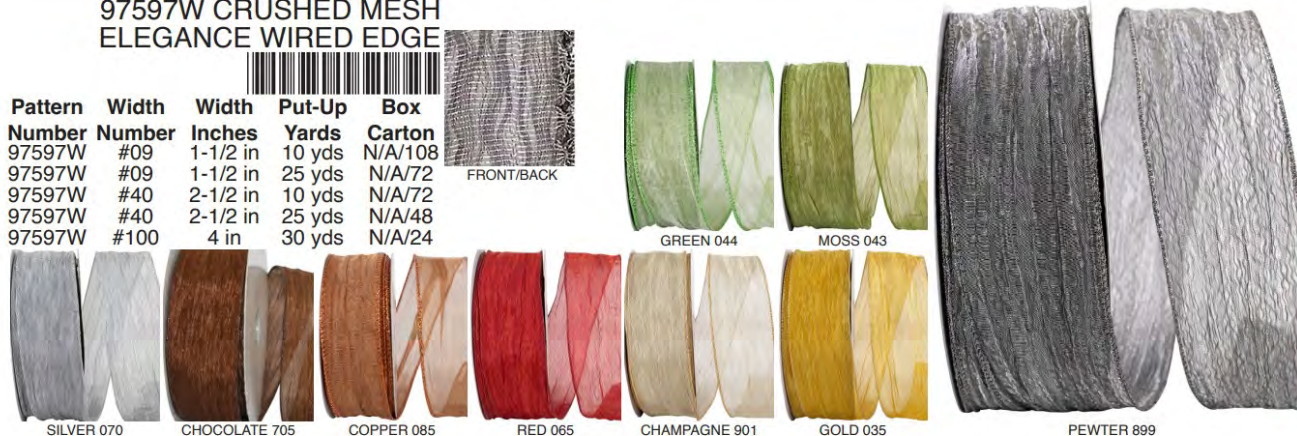

97597W CRUSHED MESH ELEGANCE WIRED EDGE

Pattern Number	Width Number	Width Inches	Put-Up Yards	Box Carton
97597W	#09	1-1/2 in	10 yds	N/A/108
97597W	#09	1-1/2 in	25 yds	N/A/72
97597W	#40	2-1/2 in	10 yds	N/A/72
97597W	#40	2-1/2 in	25 yds	N/A/48
97597W	#100	4 in	30 yds	N/A/24