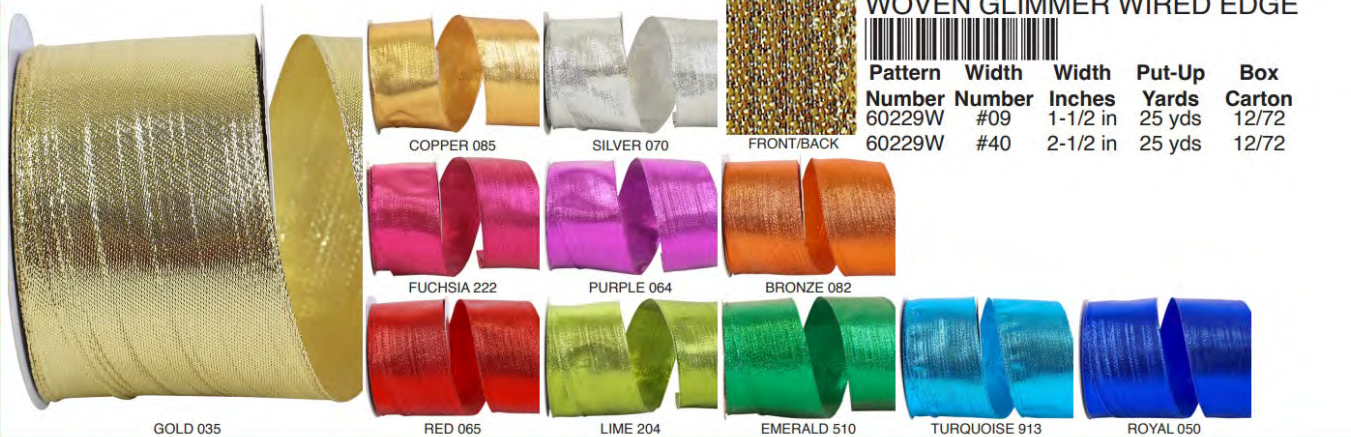

60229W SHINY METALLIC WOVEN GLIMMER WIRED EDGE

Pattern Number	Width Number	Width Inches	Put-Up Yards	Box Carton
60229W	#09	1-1/2 in	25 yds	12/72
60229W	#40	2-1/2 in	25 yds	12/72