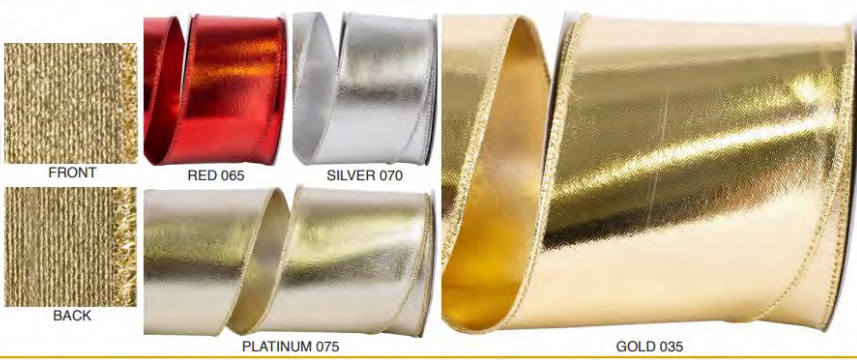

93178W METALLIC DELUXE
TWO-SIDED FOIL SHINE
WIRED EDGE

Pattern Number	Width Number	Width Inches	Put-Up Yards	Box Carton
93178W	#09	1-1/2 in	10 yds	24/72
93178W	#40	2-1/2 in	10 yds	24/72
93178W	#100	4 in	10 yds	12/48
93178W	#250	6 in	10 yds	12/48