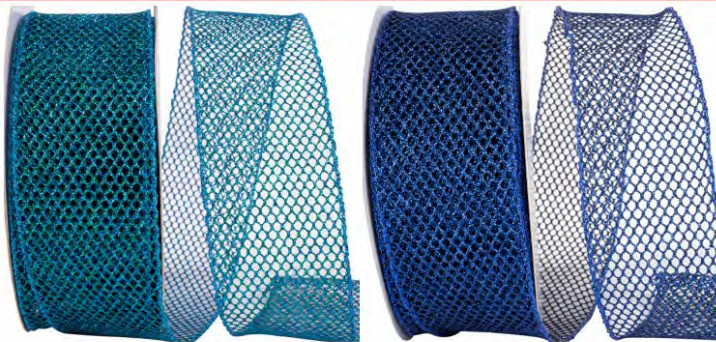

TURQUOISE 913

NAVY 055

FRONT/BACK

94047W GRAND METALLIC GLITTER NET WIRED EDGE

Pattern Number	Width Number	Width Inches	Put-Up Yards	Box Carton
94047W	#40	2-1/2 in	10 yds	24/48
94047W	#40	2-1/2 in	25 yds	12/24
94047W	#100	4 in	10 yds	12/24