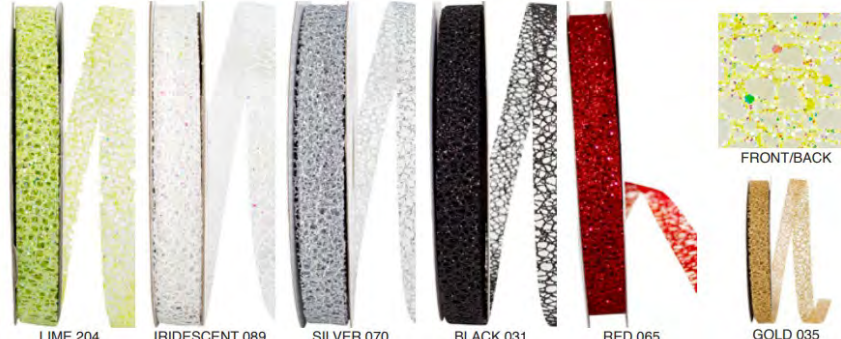

25757 GLITTER WEB MESH

Pattern Number	Width Number	Width Inches	Put-Up Yards	Box Carton
25757	#03	5/8 in	25 yds	36/108
25757	#09	1-1/2 in	25 yds	48/144

Available In 14 Colors