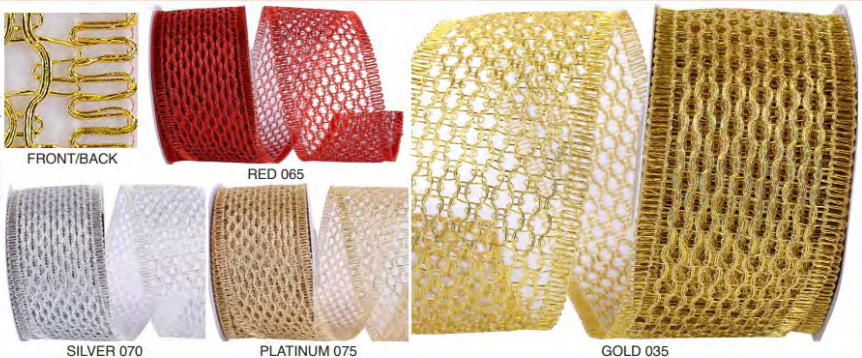

93760W CHAIN LINK
TRIMMING WIRED EDGE

Pattern Number	Width Number	Width Inches	Put-Up Yards	Box Carton
93760W	#40	2-1/2 in	10 yds	24/48