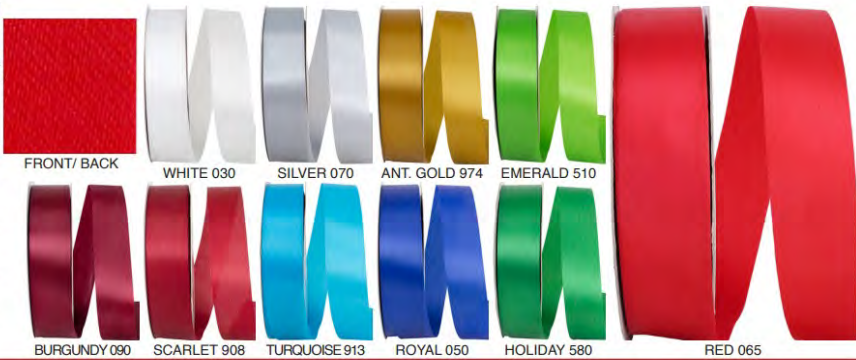

5500 AQUA SATIN COOLER RIBBON

This florist favorite is our slit edge satin with a medium-firm finish. It is durable, water resistant and holds its shape in the cooler.

Available in 50 Colors

Pattern Number	Width Number	Width Inches	Put-Up Yards	Box Carton
5500	#15	3/8 in	100 yds	42/84
5500	#03	5/8 in	100 yds	26/52
5500	#05	7/8 in	100 yds	19/38
5500	#09	1-3/8 in	100 yds	24/48
5500	#16	1-7/8 in	100 yds	17/34
5500	#40	2-1/2 in	50 yds	26/52
5500	#100	4 in	50 yds	16/32