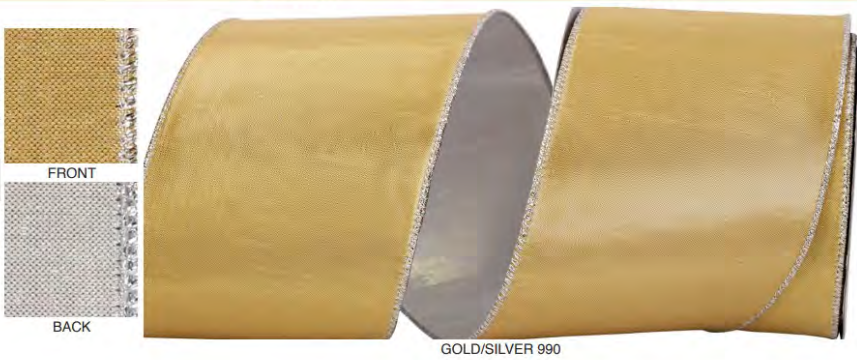

93496W DUPIONI METALLIC
SHINE TWO-SIDED DELUXE
WIRED EDGE

Pattern Number	Width Number	Width Inches	Put-Up Yards	Box Carton
93496W	#40	2-1/2 in	10 yds	12/48
93496W	#100	4 in	10 yds	12/24