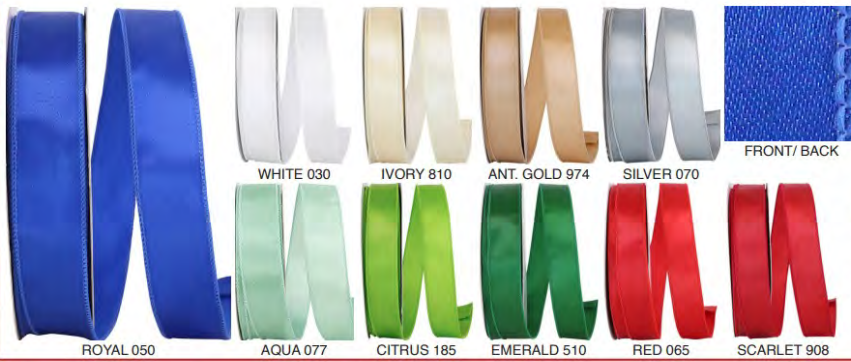

**92575W SATIN VALUE
WIRED EDGE**

Available in 25 Colors

Pattern Number	Width Number	Width Inches	Put-Up Yards	Box Carton
92575W	#09	1-1/2 in	10 yds	12/36
92575W	#09	1-1/2 in	50 yds	12/36
92575W	#40	2-1/2 in	10 yds	12/24
92575W	#40	2-1/2 in	50 yds	12/24