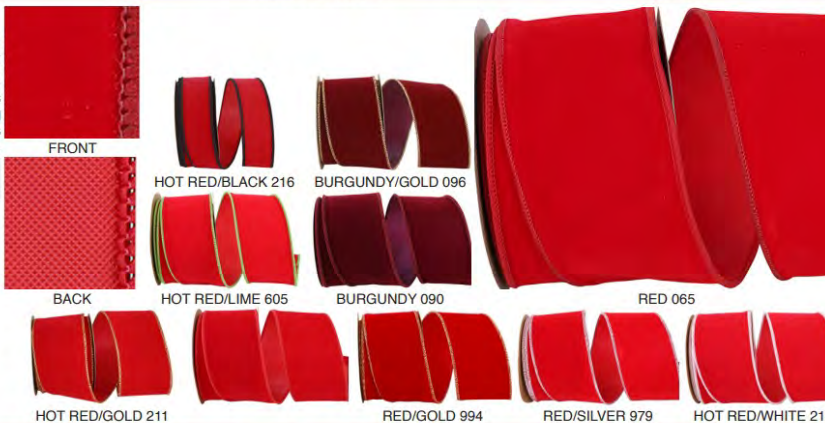

3900M VELVET OUTDOOR DURO DOMESTIC WIRED EDGE

This top quality plastic backed velvet with a sewn wired edge is made in the USA...!! Made with a pebbled vinyl outdoor backing it is our best and most durable product for outdoor use. This is our #1 high-quality favorite for outdoor wreath bows.

Pattern Number	Width Number	Width Inches	Put-Up Yards	Box Carton
3900M	#09	1-3/8 in	10 yds	12/48
3900M	#09	1-3/8 in	50 yds	16/32
3900M	#40	2-1/2 in	10 yds	12/24
3900M	#40	2-1/2 in	50 yds	8/24
3900M	#100	4 in	10 yds	12/24
3900M	#250	6 in	10 yds	12/24
3900M	#500	12 in	10 yds	6/12