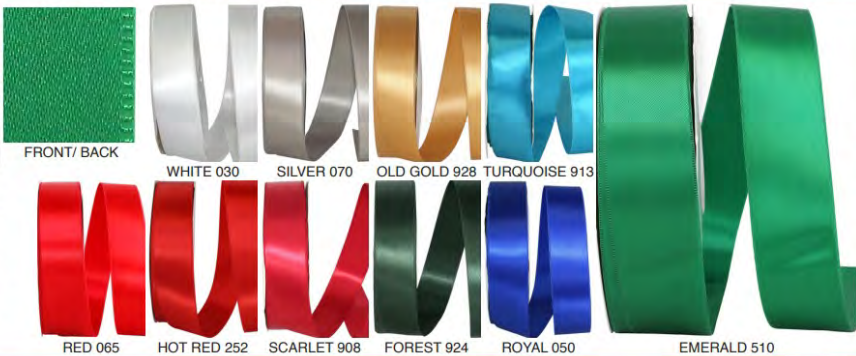

5000 DOUBLE FACE SATIN ALLURE DFS

Our best value for double face satin. This slit edge ribbon has decorative edging and a satin finish on both sides.

Available in 23 Colors

Pattern Number	Width Number	Width Inches	Put-Up Yards	Box Carton
5000	#03	5/8 in	100 yds	26/52
5000	#05	7/8 in	100 yds	20/40
5000	#09	1-1/2 in	100 yds	12/24
5000	#16	2-1/4 in	50 yds	27/54