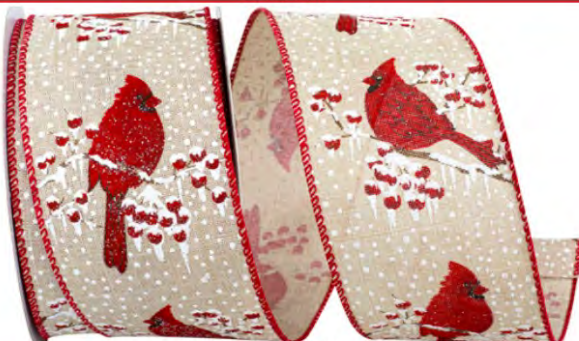

BACK

92767W CARDINAL PERCH
HOPSACK WIRED EDGE

Pattern Number	Width Number	Width Inches	Put-Up Yards	Box Carton
92767W	#40	2-1/2 in	10 yds	12/72

NATURAL 750

FRONT

BACK

92768W CARDINAL PERCH
LINEN WIRED EDGE

Pattern Number	Width Number	Width Inches	Put-Up Yards	Box Carton
92768W	#40	2-1/2 in	10 yds	24/72