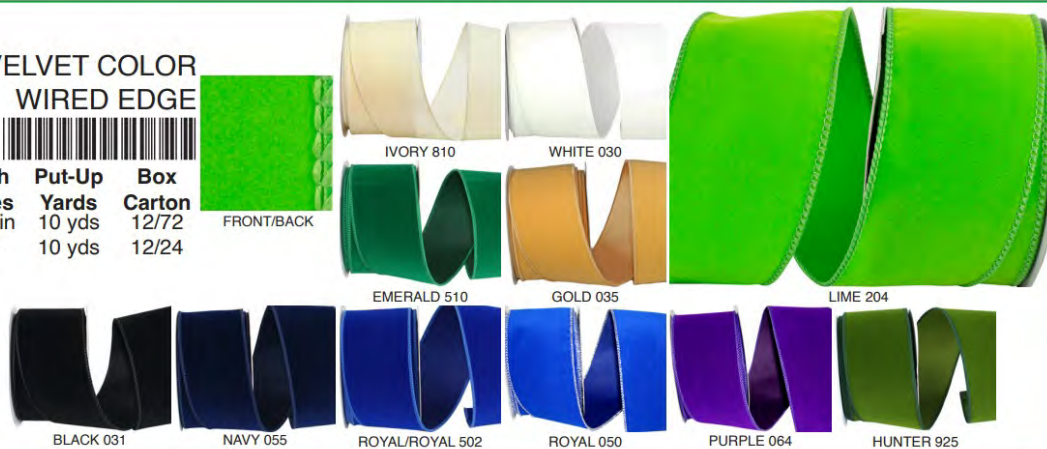

92799W VELVET COLOR WIRED EDGE

Pattern Number	Width Number	Width Inches	Put-Up Yards	Box Carton
92799W	#40	2-1/2 in	10 yds	12/72
92799W	#100	4 in	10 yds	12/24