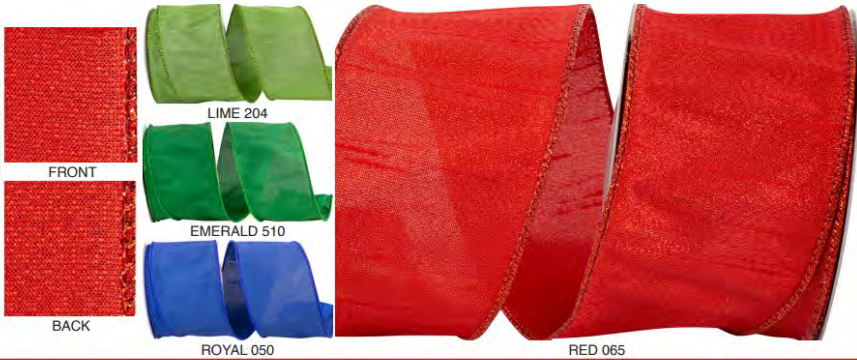

93037W METALLIC DUPIONI
DUO-TEXTURE COLORS
WIRED EDGE

Pattern Number	Width Number	Width Inches	Put-Up Yards	Box Carton
93037W	#09	1-1/2 in	10 yds	24/72
93037W	#40	2-1/2 in	10 yds	12/72
93037W	#100	4 in	10 yds	12/48

Available in 6 Colors