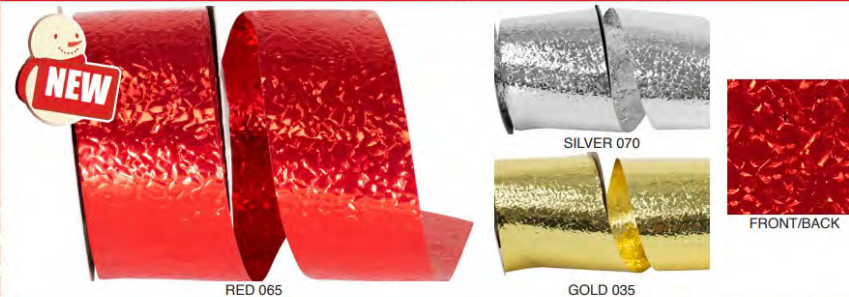

SILVER 070

RED/SILVER 979

GOLD 035

RED/GOLD 994

RED 065

FRONT/BACK

1668 CRACKED ICE DISPLAY HEAVYWEIGHT UNWIRED

Pattern Number	Width Number	Width Inches	Put-Up Yards	Box Carton
1668	#09	1-3/8 in	25 yds	36/72
1668	#40	2-3/8 in	25 yds	18/36
1668	#100	3-7/8 in	25 yds	12/24