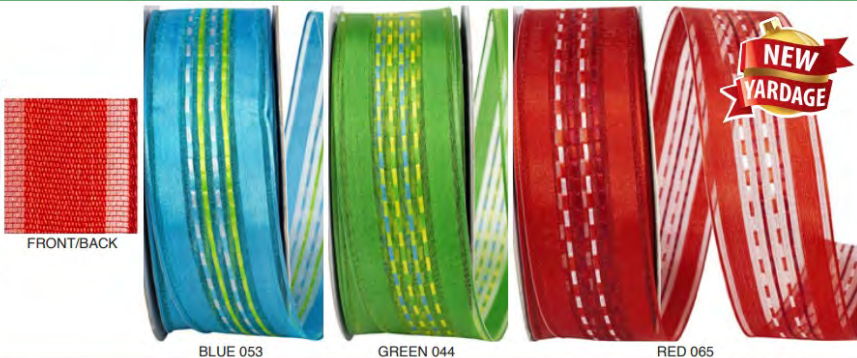

25746W SHEER TICKING
STRIPE VALUE WIRED EDGE

Pattern Number	Width Number	Width Inches	Put-Up Yards	Box Carton
25746W	#09	1-1/2 in	10 yds	12/48
25746W	#09	1-1/2 in	50 yds	12/48

6 Colors Available

25771W CHARLIZE SHEER
SATIN WIRED EDGE

Pattern Number	Width Number	Width Inches	Put-Up Yards	Box Carton
25771W	#03	5/8 in	50 yds	36/72
25771W	#09	1-1/2 in	50 yds	12/48
25771W	#40	2-1/2 in	50 yds	24/48

25 Colors Available