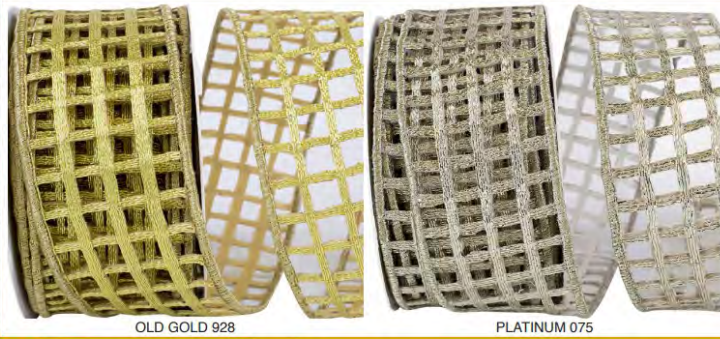

GOLD 035

RED 065

SILVER 070

FRONT/BACK

PLATINUM 075

93689W TINSEL NET FRIZETTE WIRED EDGE

Pattern Number	Width Number	Width Inches	Put-Up Yards	Box Carton
93689W	#40	2-1/2 in	10 yds	12/24
93689W	#100	4 in	10 yds	12/24
93689W	#250	5-1/2 in	10 yds	12/24

OLD GOLD 928

PLATINUM 075

FRONT/BACK

93924W OPEN MESH DELUXE METALLIC WIRED EDGE

Pattern Number	Width Number	Width Inches	Put-Up Yards	Box Carton
93924W	#40	2-1/2 in	10 yds	6/24
93924W	#100	4 in	5 yds	6/24