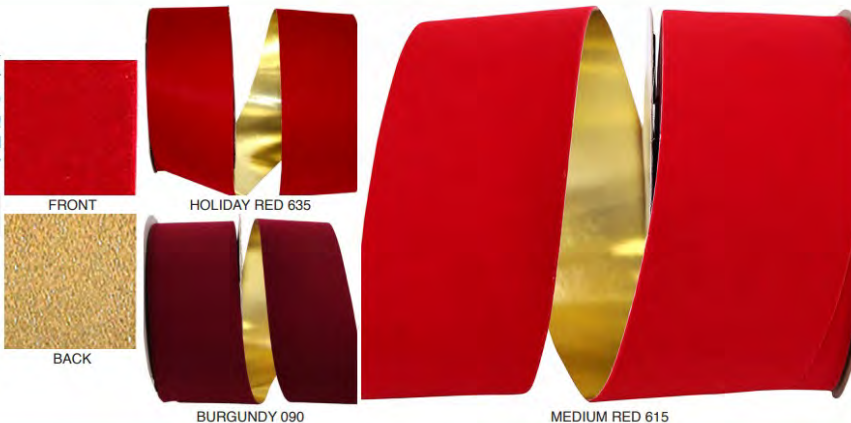

3906 VELVET GOLD BACK OUTDOOR POLYPRO

This top quality plastic backed velvet is made in the USA.!! Made with smooth shiny outdoor backing it is our best and most durable product for outdoor use. This is a high-quality favorite for large outdoor wreath bows.

Pattern Number	Width Number	Width Inches	Put-Up Yards	Box Carton
3906	#09	1-3/8 in	25 yds	18/36
3906	#40	2-1/2 in	25 yds	20/40
3906	#40	2-1/2 in	100 yds	6/12
3906	#100	4 in	25 yds	12/24