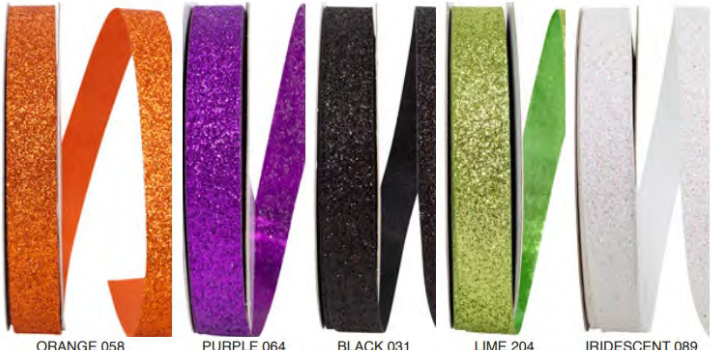

92832 GLITTER ALL

Pattern Number	Width Number	Width Inches	Put-Up Yards	Box Carton
92832	#03	5/8 in	25 yds	36/144

Available In 14 Colors