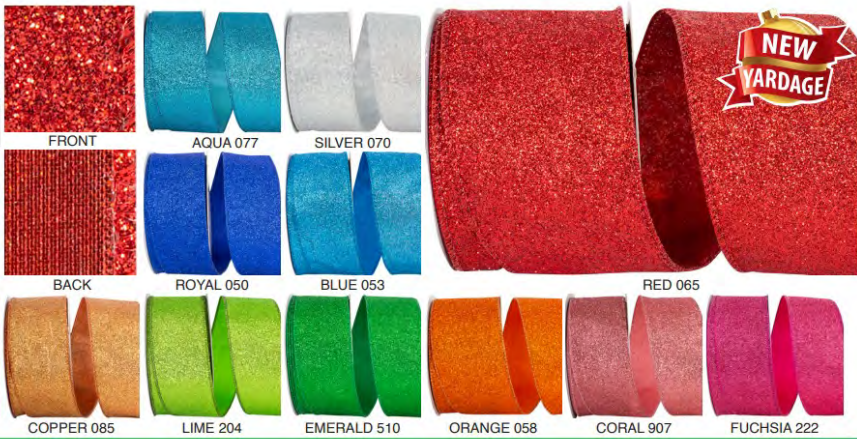

97896W GLITTER METALLIC SHINY BACK WIRED EDGE

Pattern Number	Width Number	Width Inches	Put-Up Yards	Box Carton
97896W	#09	1-1/2 in	25 yds	12/48
97896W	#40	2-1/2 in	10 yds	12/48
97896W	#40	2-1/2 in	25 yds	12/36
97896W	#100	4 in	10 yds	12/48