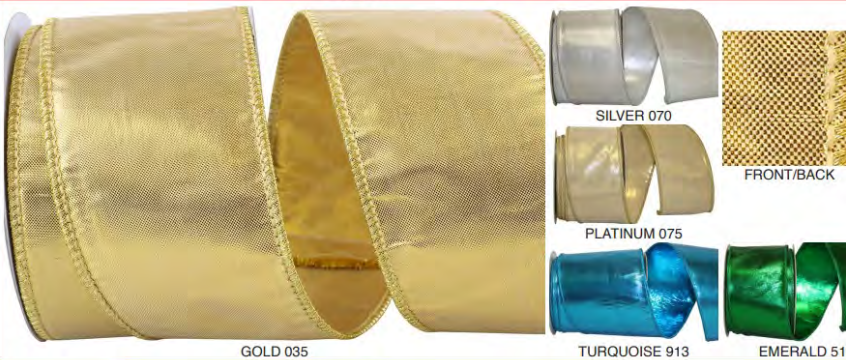

SILVER 070

GOLD 035

METALLICS

GOLD 035

90536W LUXURY METALLIC
TEXTURE DELUXE WIRED EDGE

Pattern Number	Width Number	Width Inches	Put-Up Yards	Box Carton
90536W	#100	4 in	10 yds	12/24

GOLD 035

SILVER 070