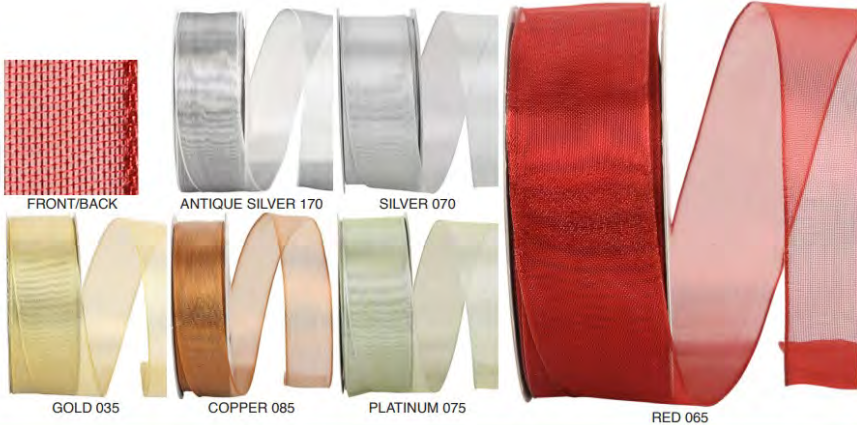

60097W MESH METALLIC CLASSIC WIRED EDGE

Pattern Number	Width Number	Width Inches	Put-Up Yards	Box Carton
60097W	#03	5/8 in	25 yds	NA/96
60097W	#05	7/8 in	25 yds	NA/72
60097W	#09	1-1/2 in	25 yds	24/72
60097W	#40	2-1/2 in	25 yds	24/72