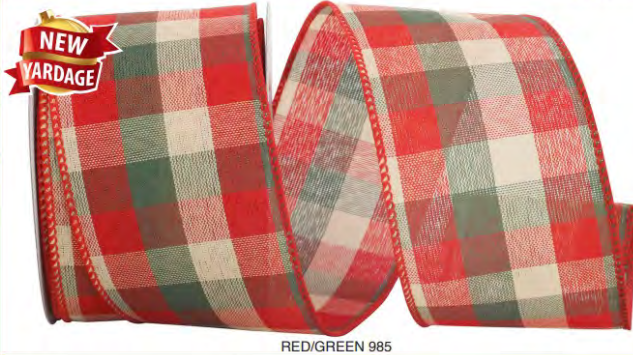

RED 065

BLACK 031