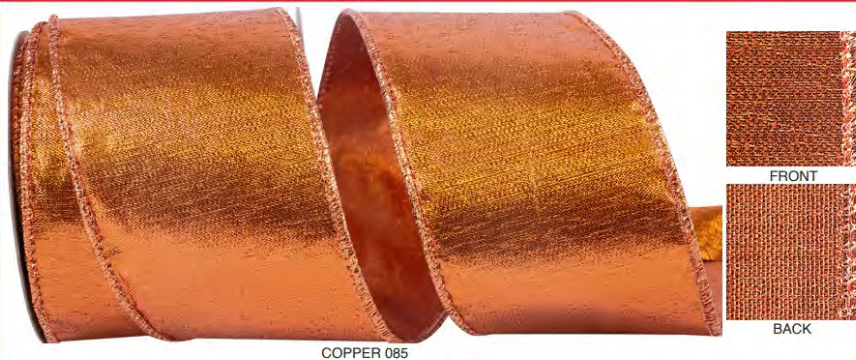

FUCHSIA 222

93734W METALLIC SHINE SPARKLE NATURAL TEXTURE WIRED EDGE

Pattern Number	Width Number	Width Inches	Put-Up Yards	Box Carton
93734W	#40	2-1/2 in	10 yds	12/72

GOLD 035

9548M GLITZ WIRED EDGE

Pattern Number	Width Number	Width Inches	Put-Up Yards	Box Carton
9548M	#40	2-1/2 in	10 yds	12/60
9548M	#100	4 in	10 yds	12/36