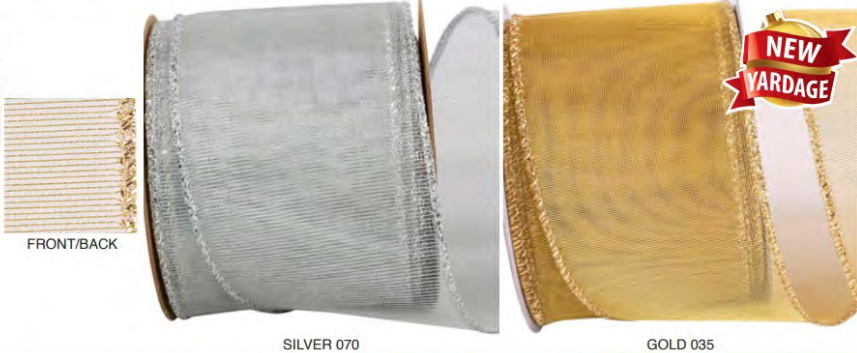

99663W MESH DISPLAY VALUE
WIRED EDGE

Pattern Number	Width Number	Width Inches	Put-Up Yards	Box Carton
99663W	#09	1-1/2 in	10 yds	24/144
99663W	#09	1-1/2 in	50 yds	12/36
99663W	#40	2-1/2 in	10 yds	12/72
99663W	#40	2-1/2 in	50 yds	12/24
99663W	#100	4 in	30 yds	12/24