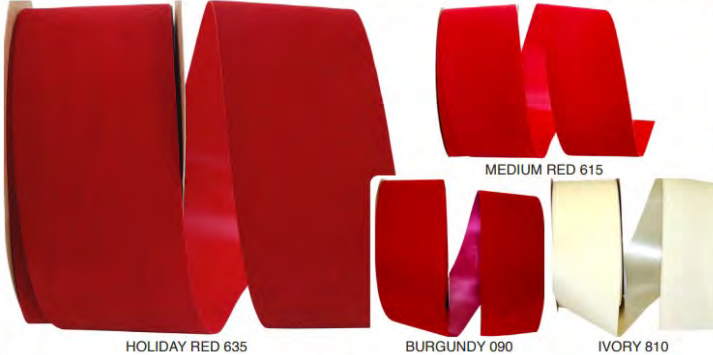

HOLIDAY GREEN 580

MEDIUM RED 615

HOLIDAY RED 635

BURGUNDY 090

IVORY 810

**3700 VELVET OUTDOOR
POLYPRO DOMESTIC**

This top quality plastic backed velvet is made in the USA..!! Made with smooth shiny outdoor backing, it is our best and most durable product for outdoor use. This is our #1 high-quality favorite for outdoor large wreath bows.

Pattern Number	Width Number	Width Inches	Put-Up Yards	Box Carton
3700	#03	5/8 in	25 yds	20/60
3700	#05	7/8 in	25 yds	24/48
3700	#09	1-3/8 in	25 yds	20/40
3700	#40	2-1/2 in	25 yds	12/24
3700	#40	2-1/2 in	100 yds	6/12
3700	#100	4 in	25 yds	6/12
3700	#100	4 in	100 yds	12/24