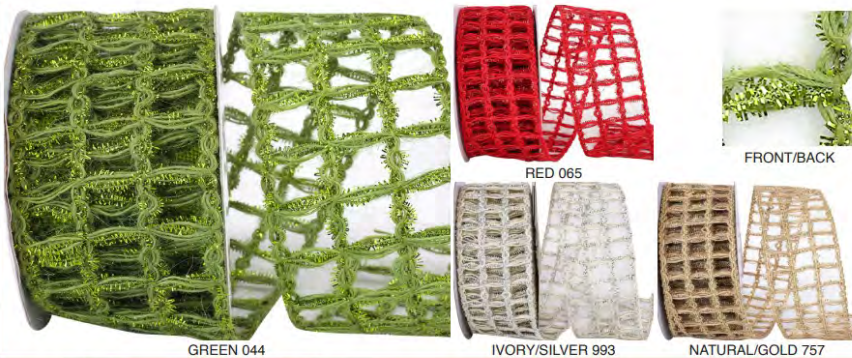

NATURAL 750

93867 BURLAP OPEN WEAVE 2

Pattern Number	Width Number	Width Inches	Put-Up Yards	Box Carton
93867	#40	2-1/2 in	10 yds	12/72

NATURAL 750

JUTE

JUTE

**93344W GRAND JUTE BOX
SPARKLE WIRED EDGE**

Pattern Number	Width Number	Width Inches	Put-Up Yards	Box Carton
93344W	#40	2-1/2 in	10 yds	24/72
93344W	#40	2-1/2 in	20 yds	12/72
93344W	#100	4 in	10 yds	12/48