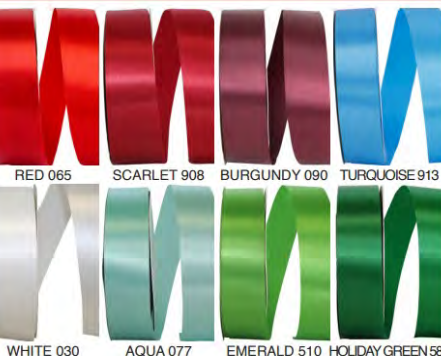

Christmas Designs

Our carefully selected Christmas ribbons feature the latest designs of the season; including buffalo plaids, trendy gnomes & classic holiday patterns. Perfect for wreath making, gifts, floral designs and holiday decor.

5750 PERFECT PRINTER RIBBON

This heavyweight slit edge single face satin ribbon is aptly named due to its smooth finish and surface, making it well-suited for demanding print jobs.

Available in 8 Colors

Pattern Number	Width Number	Width Inches	Put-Up Yards	Box Carton
5750	#15	3/8 in	55 yds	40/160
5750	#03	5/8 in	55 yds	24/96
5750	#05	1 in	55 yds	30/90
5750	#16	1-3/4 in	55 yds	15/45
5750	#60	3 in	55 yds	12/36
5750	#100	4 in	55 yds	9/27
5750	#250	6 in	55 yds	NA/18
5750	#300	*8 in	55 yds	NA/18
5750	#400	*10 in	55 yds	NA/9
5750	#500	*12 in	55 yds	NA/9

SOLIDS

94305W DUPIONI COLORS

DELUXE WIRED EDGE

Pattern Number	Width Number	Width Inches	Put-Up Yards	Box Carton
94305W	#09	1-1/2 in	10 yds	6/48
94305W	#40	2-1/2 in	10 yds	6/48
94305W	#100	4 in	10 yds	6/48

COOLER RIBBON

4700 SINGLE FACE SATIN ALLURE COOLER RIBBON

Our best value for single face satin with a medium finish (not too firm, not too soft). Slit edge with satin front face and taffeta on the back side. This acetate satin alternative does not wilt, fade or bleed due to moisture or humidity. 100% Polyester.

Available in 62 Colors

Pattern Number	Width Number	Width Inches	Put-Up Yards	Box Carton
4700	#15	3/8 in	100 yds	42/84
4700	#03	5/8 in	100 yds	26/52
4700	#05	7/8 in	100 yds	20/40
4700	#09	1-3/8 in	100 yds	24/48
4700	#16	1-7/8 in	50 yds	36/72
4700	#40	2-1/2 in	50 yds	27/54
4700	#100	4 in	50 yds	16/32
4700	#250	6 in	50 yds	16/32

5400 SATIN SUPREME COOLER RIBBON