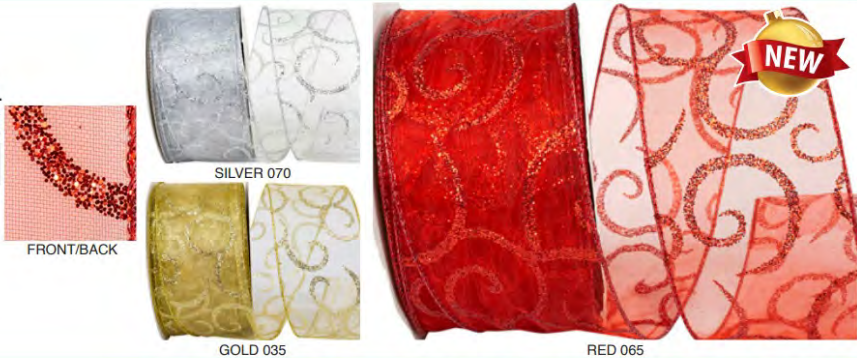

94165W SWIRL GLITTER SCROLL
SHEER VALUE WIRED EDGE

Pattern Number	Width Number	Width Inches	Put-Up Yards	Box Carton
94165W	#09	1-1/2 in	50 yds	6/24
94165W	#40	2-1/2 in	50 yds	4/16