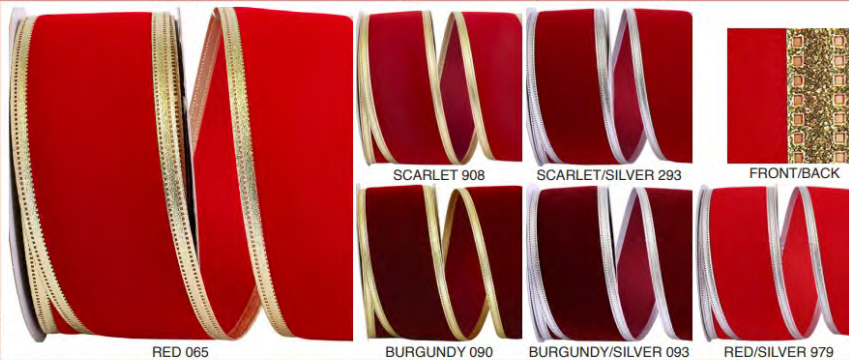

RED 065 SCARLET 908 RED/SILVER 979 RED/GOLD 994 SCARLET/GOLD 957 BURGUNDY/GOLD 096 BURGUNDY 090

99800W VELVET DYNASTY WIRED EDGE

Pattern Number	Width Number	Width Inches	Put-Up Yards	Box Carton
99800W	#40	2-1/2 in	10 yds	12/72
99800W	#40	2-1/2 in	20 yds	12/24
99800W	#40	2-1/2 in	50 yds	12/24
99800W	#100	4 in	10 yds	12/24
99800W	#100	4 in	20 yds	12/24
99800W	#250	6 in	20 yds	12/36