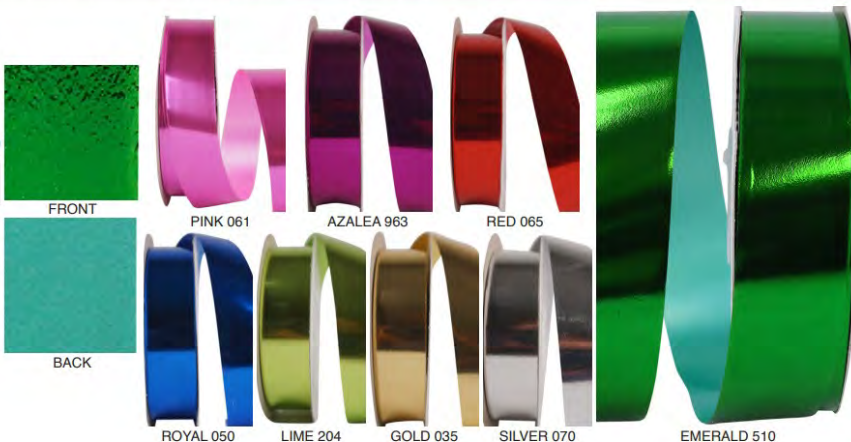

16040 METALLIC POLYPRO

Pattern Number	Width Number	Width Inches	Put-Up Yards	Box Carton
16040	#09	1-1/4 in	100 yds	NA/20
16040	#40	2-1/2 in	50 yds	NA/12