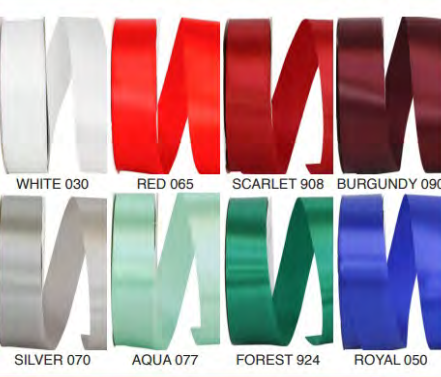

4700 SINGLE FACE SATIN ALLURE COOLER RIBBON

Our best value for single face satin with a medium finish (not too firm, not too soft). Slit edge with satin front face and taffeta on the back side. This acetate satin alternative does not wilt, fade or bleed due to moisture or humidity. 100% Polyester.

Available in 62 Colors

Pattern Number	Width Number	Width Inches	Put-Up Yards	Box Carton
4700	#15	3/8 in	100 yds	42/84
4700	#03	5/8 in	100 yds	26/52
4700	#05	7/8 in	100 yds	20/40
4700	#09	1-3/8 in	100 yds	24/48
4700	#16	1-7/8 in	50 yds	36/72
4700	#40	2-1/2 in	50 yds	27/54
4700	#100	4 in	50 yds	16/32
4700	#250	6 in	50 yds	16/32

5400 SATIN SUPREME COOLER RIBBON

Our firmest finish acetate satin alternative is a favorite for floral, homecoming and football mums. Great for the cooler, it does not wilt, fade or bleed due to moisture or humidity. For a softer option please see 5500 or our softest 4700. 100% Polyester

Available in 50 Colors

Pattern Number	Width Number	Width Inches	Put-Up Yards	Box Carton
5400	#15	3/8 in	100 yds	42/84
5400	#03	5/8 in	100 yds	26/52
5400	#05	7/8 in	100 yds	20/40
5400	#09	1-3/8 in	100 yds	24/48
5400	#16	1-7/8 in	100 yds	18/36
5400	#40	2-1/2 in	50 yds	27/54
5400	#100	4 in	50 yds	16/32