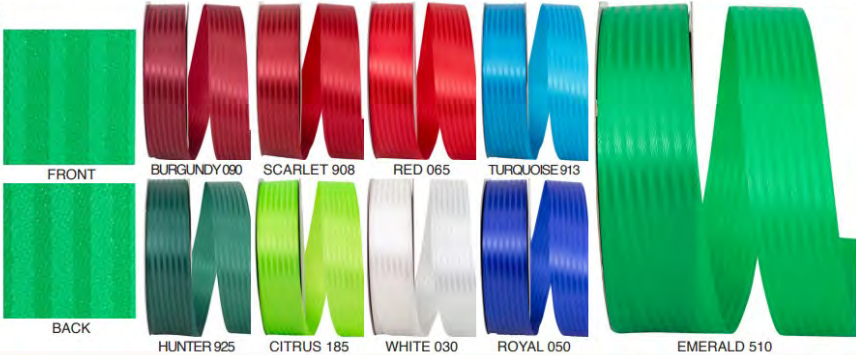

5800 TUX STRIPE COOLER RIBBON

A subtle tone on tone stripe that adds a touch of class to projects. Made of slit polyester cut edge satin with a firm finish added for optimal bow making.

Available in 30 Colors

Pattern Number	Width Number	Width Inches	Put-Up Yards	Box Carton
5800	#03	5/8 in	100 yds	26/52
5800	#05	7/8 in	100 yds	19/38
5800	#09	1-3/8 in	100 yds	24/48
5800	#16	1-7/8 in	100 yds	17/34
5800	#40	2-1/2 in	50 yds	26/52