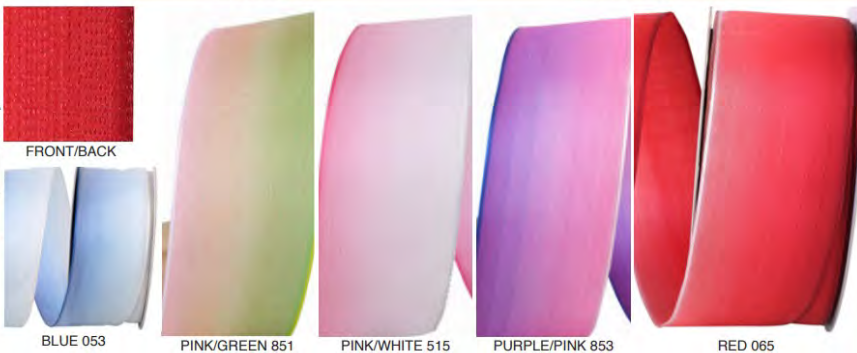

93863W TAFFETA
OMBRE WIRED EDGE

Pattern Number	Width Number	Width Inches	Put-Up Yards	Box Carton
93863W	#09	1-1/2 in	25 yds	12/72

Available In 7 Colors