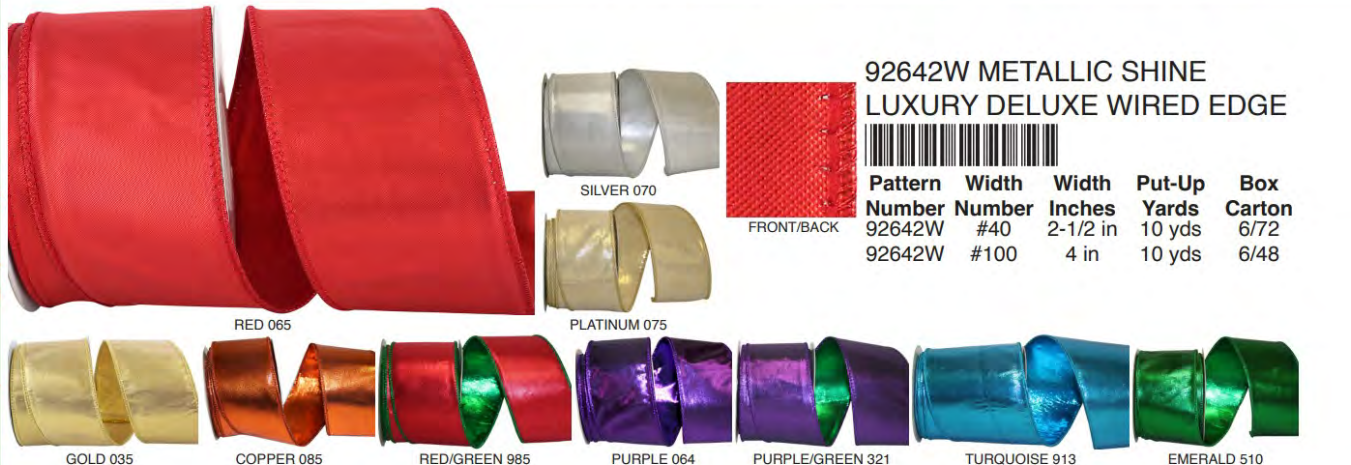

92642W METALLIC SHINE LUXURY DELUXE WIRED EDGE

Pattern Number	Width Number	Width Inches	Put-Up Yards	Box Carton
92642W	#40	2-1/2 in	10 yds	6/72
92642W	#100	4 in	10 yds	6/48