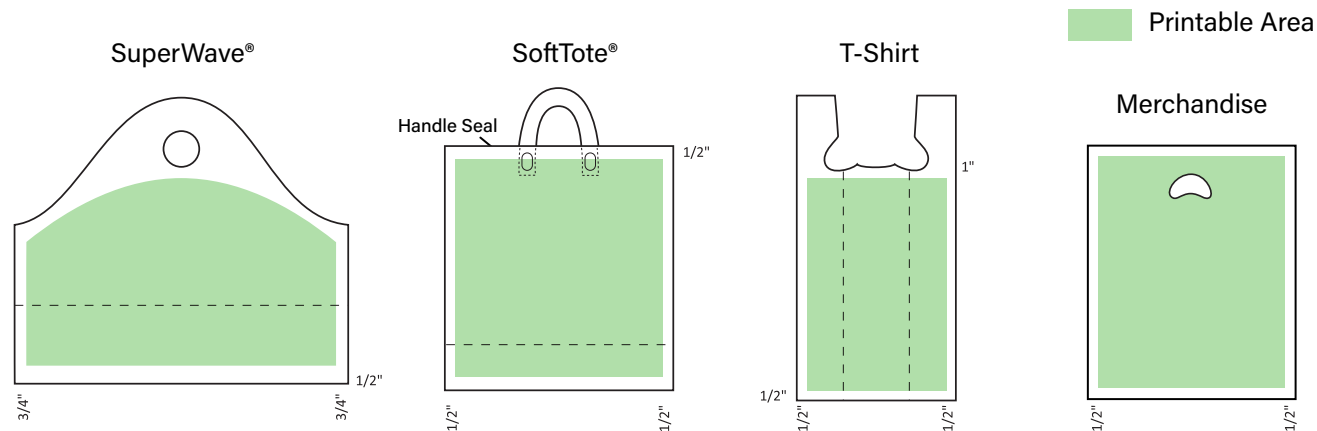

CUSTOM GUIDELINES

FILM COLORS & ORDER MINIMUMS

STANDARD

- Clear
- White
- Light Ivory
- Beige
- Pearl Grey
- Black
- Teal
- Dark Blue
- Dark Green
- Navy Blue
- Red
- Kraft

PREMIUM

- Magenta
- Citrus Green
- Purple
- Yellow

ORDER MINIMUMS

BAG STYLE	1-2 COLORS	3-4 COLORS	5 COLORS
SuperWave®	12M	12M	25M
SoftTote®	12M	12M	25M
T-Shirt	12M	12M	25M

Colors are for reference only and may vary - please refer to film samples.

STANDARD PRINT AREA

PREMIUM SPECIALTY BAGS

Customize your brand with low minimum quantities