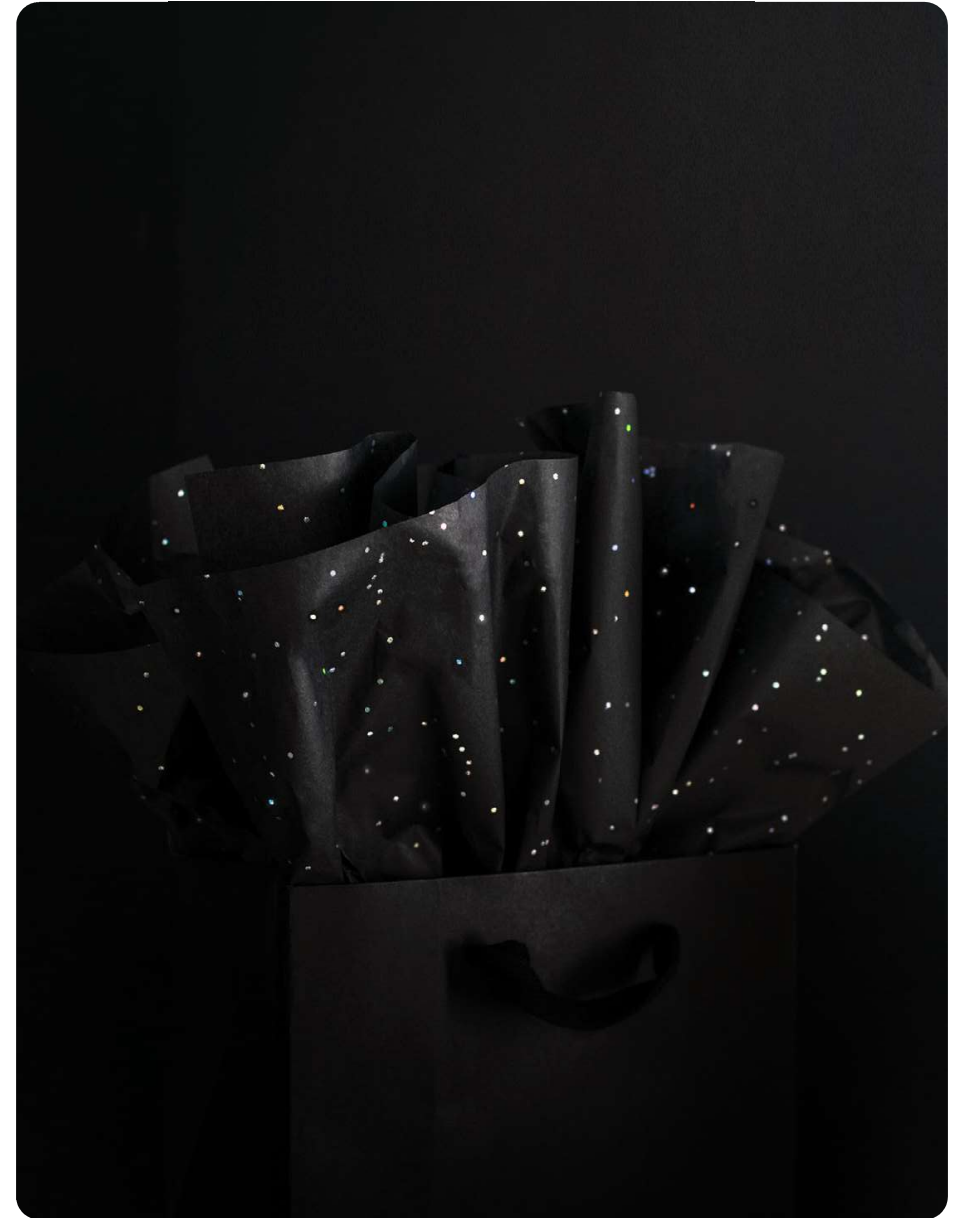

SatinWrap® Holiday Gemstones™