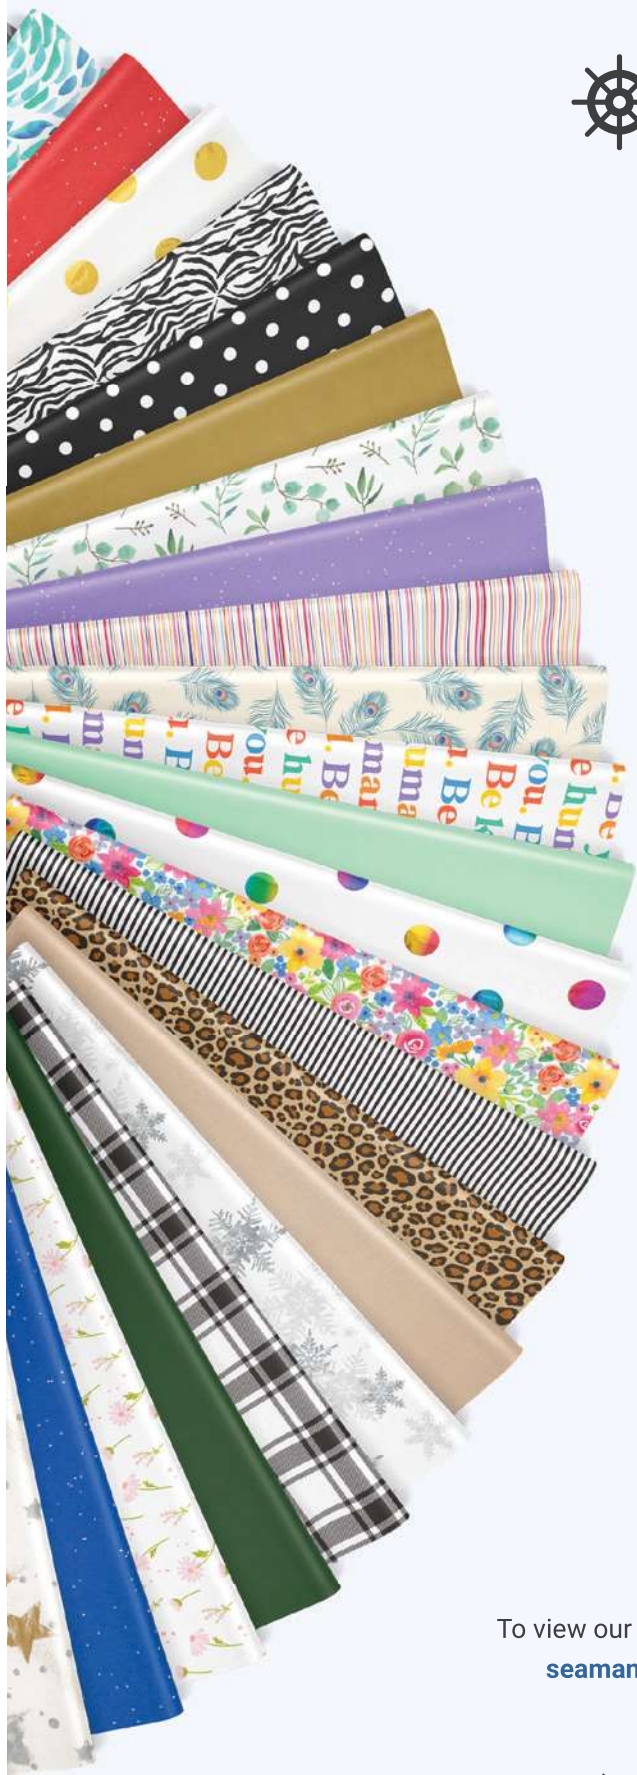

Seaman
PAPER

To view our digital catalog, please visit:
seaman.eco/satinwrapcatalog