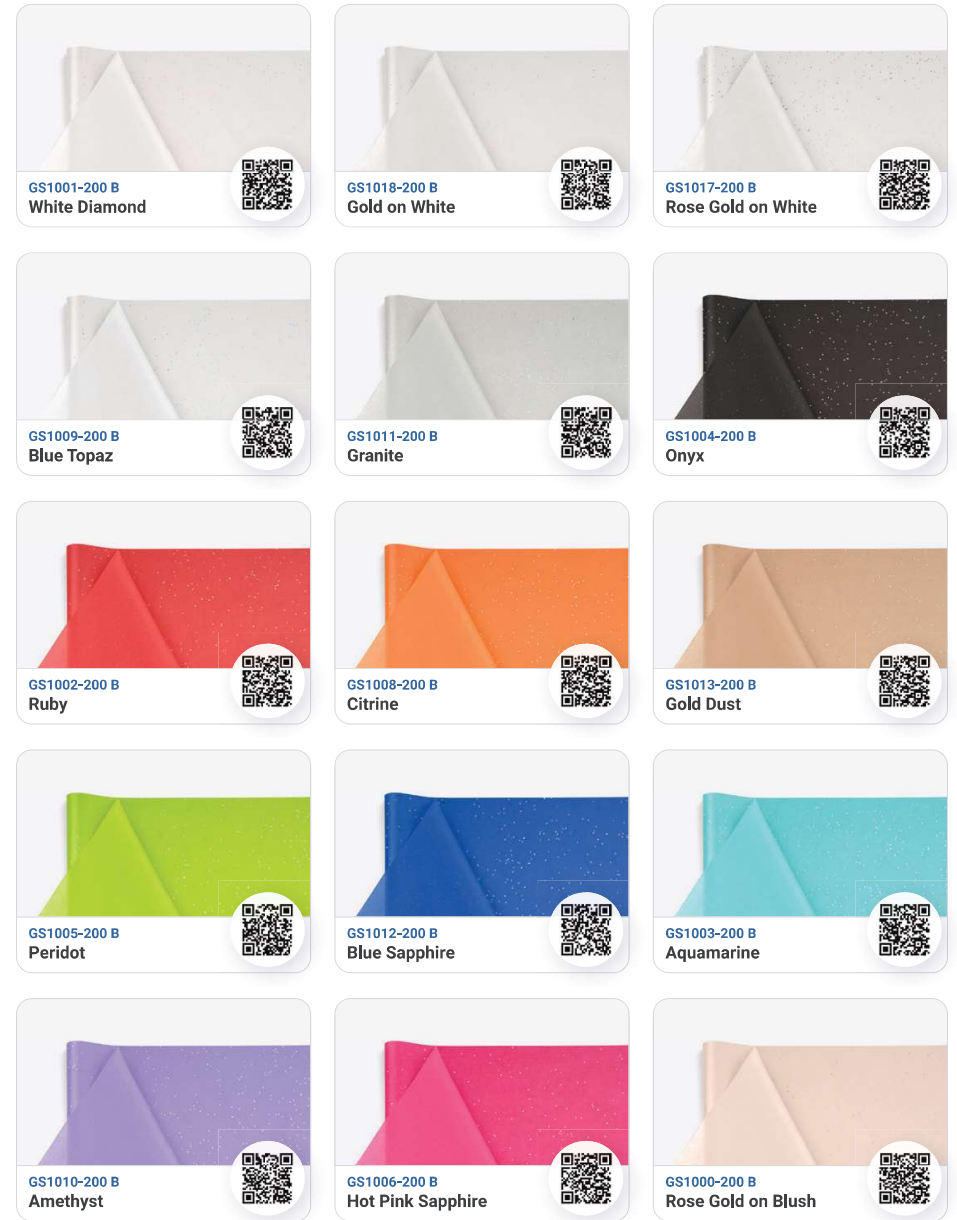

 SD#957-100 D Silver (2-sided)	 SD#41-200 B Silver	 SD#965-100 D Gold (2-sided)
 SD#75-200 B Gold	 SD#198-200 B Gold Leaf	 SD#45-200 B Copper
 SD#354-200 B Rose Gold	 SD#367-200 B Metallic Brush Strokes	 SD#272-200 B Gold Stripe/Sun Gold
 SD#220-200 B Gold/Silver Celebration	 SD#327-240 A Silver Stars	 SD#224-240 A Gold Stars
 SD#232-240 A Fleur de Lis	 SD#231-200 B Elegance	

SatinWrap®
Gemstones™

Add a unique shine to your packaging with holographic sequin tissue paper.

Sheet Size
 20" x 30" (50cm x 76cm)

Case Pack
 200 B = 200 sheets/pack

4 packs/case

SatinWrap® – Gemstones™
 View SatinWrap® Gemstones™ online at:
seaman.eco/sw-gemstones