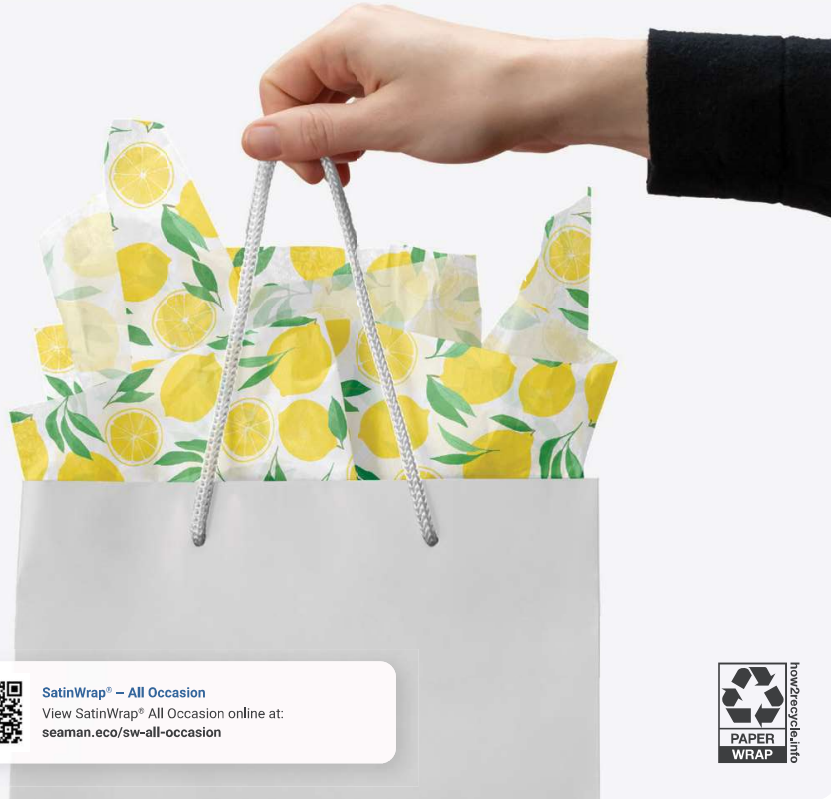

SatinWrap® All Occasion

It's easy to have fun creating your packaging style using trendy and designer patterns.

Sheet Size
20" x 30" (50cm x 76cm)

Case Pack
240 A = 240 sheets/pack
200 B = 200 sheets/pack

4 packs/case

SatinWrap® – All Occasion
View SatinWrap® All Occasion online at:
seaman.eco/sw-all-occasion

New SD#395-200 B Lemons	New ReColor 1 SD#393-240 A Vintage Damask	ReColor 1 2 SD#392-200 B Pink Ombré
SD#389-200 B Be Human.	SD#362-200 B Sea Glass	SD#371-200 B Shibori
ReColor 1 SD#377-240 A Squiggles	SD#372-200 B Rodeo Drive	SD#361-200 B Prismatic
SD#379-200 B Night Sky	SD#378-200 B Emoji	SD#364-200 B Black Marble
SD#365-200 B Gold Marble on Ivory	SD#384-200 B Terrazzo	ReColor 1 2 SD#196-200 B Leopard