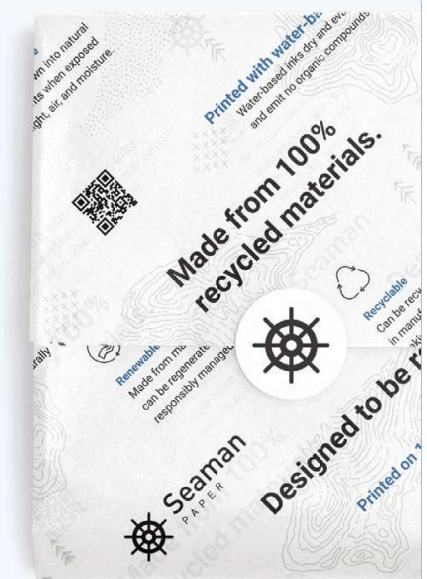

2-color custom printing available on SatinWrap® 100.

Custom print up to 2 colors with less than 25% ink coverage on SatinWrap® 100 Kraft or White. Print your brand logo or sustainability messaging as a scatter print to inform your customers about your sustainability initiatives –starting with using 100% recycled tissue paper to package your goods.

Custom print a QR code on your tissue paper to direct customers to a landing page on your website as a great way to bring interaction to your packaging.