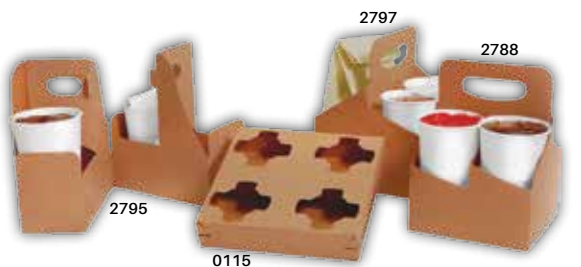

MOLDED FIBER DRINK CARRIER:

1 piece, molded fiber, packed in corrugated

Item #	Description	Pack
18950	4-Cup Drink Carrier, 8-44 oz.	4 x 75 = 300

DOUBLE CHICKEN CARRIER:

1 piece, Kraft, packed in corrugated

Item #	Description	Size (in)	Size (cm)	Pack
2765	Double Rotisserie Chicken Carrier	9-3/4 X 7-5/8 X 9-9/16	24.8 X 19.4 X 24.3	100

CUP SLEEVE:

1 piece, packed in corrugated

Item #	Description	Pack
010006	Single Face Corrugated Coffee Sleeve (Fits 10-24 oz. Cups)	4 x 250 = 1000