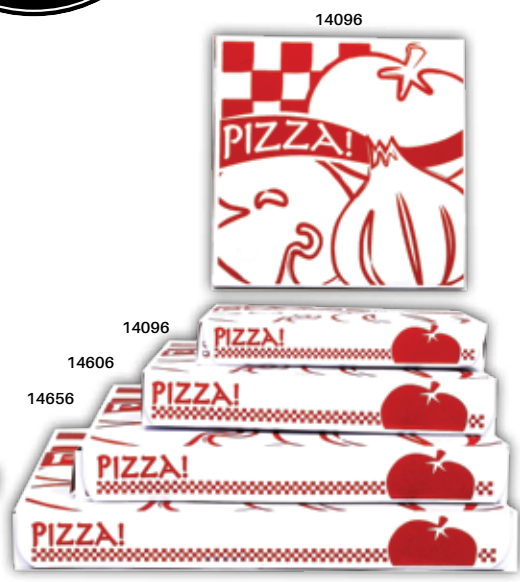

Food Service Pizza Boxes

QUESTIONS?
We'd love to help!
Call 1-800-468-2222
Visit SCTray.com

1480

0726

0718 / 0719

07196

14506

14096

14096

14606

14656

PIZZA WEDGE:

flat tray, fold-up sides, SBS, packed in corrugated

Item #	Size (in)	Size (cm)	Pack
1480	7-3/4 X 8-7/16	19.7 X 21.4	500

WINDOW PIZZA CLAMSHELL:

window, nested, Kraft, packed in corrugated