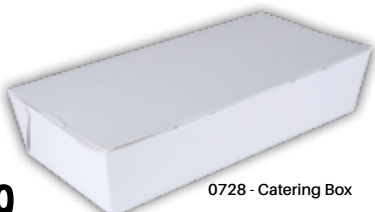

0728 - Catering Box