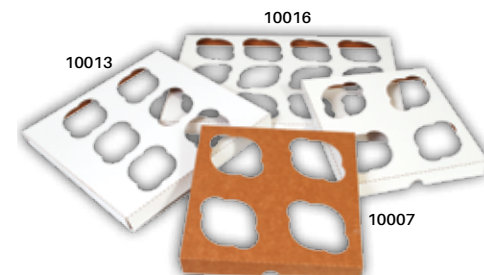

CUPCAKE INSERTS:

1 piece insert, reversible, CCK, poly wrapped

Item #	Size (in)	Size (cm)	Pack
1012	1-Ct. 3-7/8 X 3-7/8 X 7/8/	9.8 X 9.8 X 2.2/	200
1012 fits any 4 X 4 box			
10001	1-Ct. 4-3/8 X 4-3/8 X 7/8Σ	11.1 X 11.1 X 2.2Σ	200
10002	1-Ct. 4-3/8 X 4-3/8 X 5/8∅	11.1 X 11.1 X 1.6∅	200
10001 & 10002 fit any 4-1/2 X 4-1/2 box			
10004	2-Ct. 7-7/8 X 3-7/8 X 7/8Σ	20 X 9.8 X 2.2Σ	200
10005	2-Ct. 7-7/8 X 3-7/8 X 5/8∅	20 X 9.8 X 1.6∅	200
10004 & 10005 fit any 8 X 4 box			
10007	4-Ct. 7-7/8 X 7-7/8 X 7/8Σ	20 X 20 X 2.2Σ	200
10007 fits any 8 X 8 box			
1010	6-Ct. 8-7/8 X 6-7/8 X 3/4/	22.5 X 17.5 X 1.9/	200
1010 fits any 9 X 7 box			
10013	6-Ct. 9-7/8 X 9-7/8 X 7/8Σ	25.1 X 25.1 X 2.2Σ	200
10013 fits any 10 X 10 box			
10016	12-Ct. 13-7/8 X 9-7/8 X 7/8	35.2 X 25.1 X 2.2Σ	200
10016 fits any 14 X 10 box			
10018	12-Ct. 8-7/8 X 8-7/8 X 3/4*	22.5 X 22.5 X 1.9*	200
Mini 10018 fits 9 X 9 box