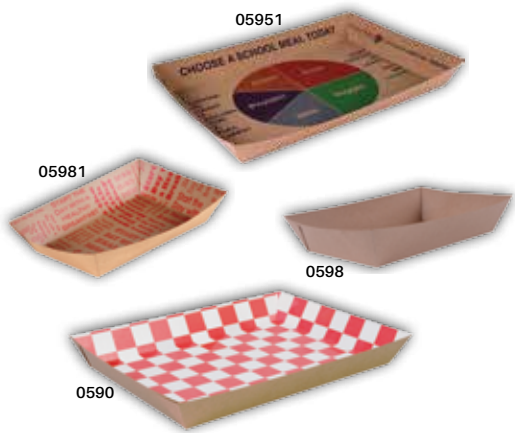

FOOD TRAYS - SOUTHLAND™ RED CHECK, ECO, USA FLAG, WHITE, HEARTHSTONE:

1 piece, tray, nested, packed in corrugated

Item #	Item #	Item #	Item #	Item #	Description	Pack
0401	0501	0530	0550	0560	#25 (1/4 lb.)	4 x 250 = 1000
0405	0505	0531	0551	0561	#40 (6 oz.)	4 x 250 = 1000
0409	0509	0532	0552	0562	#50 (1/2 lb.)	4 x 250 = 1000
0413	0513	0533	0553	0563	#100 (1 lb.)	4 x 250 = 1000
0417	0517	0534	0554	0564	#200 (2 lb.)	4 x 250 = 1000
0421	0521	0535	0555	0565	#250 (2-1/2 lb.)	2 x 250 = 500
0425	0525	0536	0556	0566	#300 (3 lb.)	2 x 250 = 500
0429	0529	0537	0557	0567	#500 (5 lb.)	2 x 250 = 500
0433	NA	NA	NA	NA	#1000 (10 lb.)	2 x 125 = 250

SOUTHLAND™ - SBS
ECO - KRAFT
USA FLAG - SBS
WHITE - SBS
HEARTHSTONE - CC

LUNCH TRAYS:

1 piece tray, nested, Kraft, packed in corrugated

Item #	Size (in)	Size (cm)	Pack
0598	8 X 5 X 2	20.3 X 12.7 X 5.1	500
0590	10-1/2 X 7-1/2 X 1-1/2	26.7 X 19.1 X 3.8	250

START THE DAY LUNCH TRAY:

1 piece tray, nested, Kraft, packed in corrugated

Item #	Size (in)	Size (cm)	Pack
05981	8 X 5 X 2	20.3 X 12.7 X 5.1	500

CHOOSE A HEALTHY MEAL LUNCH TRAY:

1 piece tray, nested, Kraft, packed in corrugated

Item #	Size (in)	Size (cm)	Pack
05951	10-1/2 X 7-1/2 X 1-1/2	26.7 X 19.1 X 3.8	275