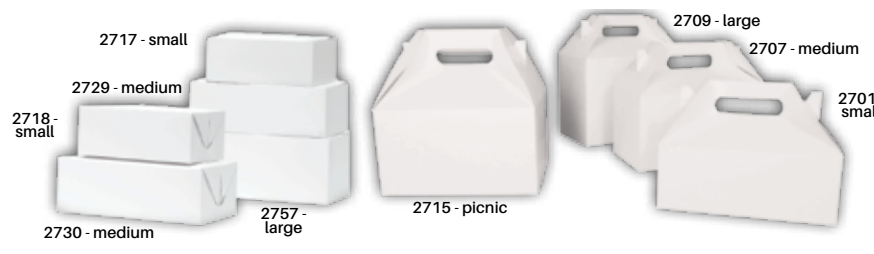

Carry Out

Barns & Boxes

CARRY OUT BARNs & BOXES - HEARTHSTONE:

automatic, 1 piece box, himes, CCK, packed in corrugated
all barn sizes include slit locks to secure lid into either barn or box closure

Item #	Size (in)	Size (cm)	Pack
27176	7 X 4-1/2 X 2-3/4 -T	17.8 X 11.4 X 7 -T	500
27186	7 X 4-1/2 X 2-3/4 -F	17.8 X 11.4 X 7 -F	500
27296	8-7/8 X 4-7/8 X 3-1/16 -T	22.5 X 12.4 X 7.8 -T	250
27306	8-7/8 X 4-7/8 X 3-1/16 -F	22.5 X 12.4 X 7.8 -F	400
27576	9 X 5 X 4 -T	22.9 X 12.7 X 10.2 -T	250
27016 5 lb.	8-7/8 X 5 X 3-1/2	22.5 X 12.7 X 8.9	250
27076	9-1/2 X 5 X 5	24.1 X 12.7 X 12.7	125
27096 10 lb.	8-7/8 X 5 X 6-3/4	22.5 X 12.7 X 17.1	150
27156	9-1/16 X 7-1/16 X 5	23 X 17.9 X 12.7	125