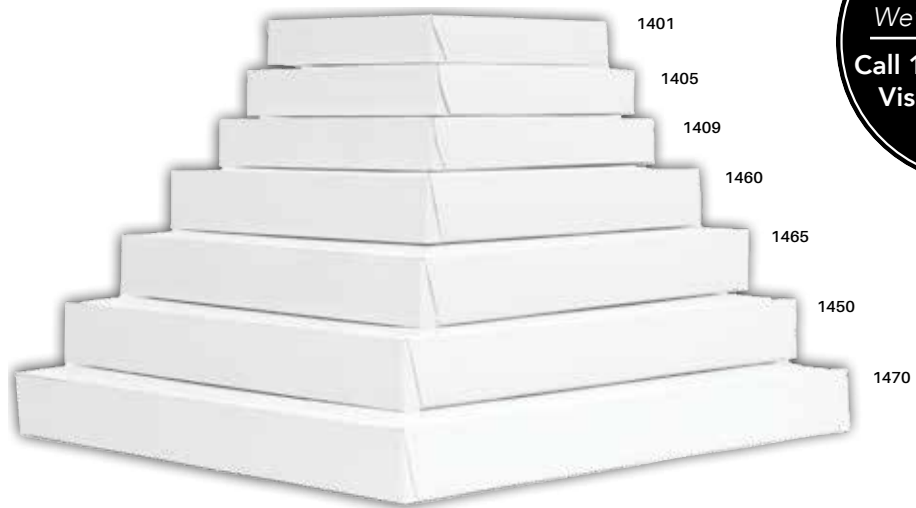

Food Service Pizza Boxes

QUESTIONS?
We'd love to help!
Call 1-800-468-2222
Visit SCTray.com

07196

PIZZA WEDGE:

flat tray, fold-up sides, SBS, packed in corrugated

Item #	Size (in)	Size (cm)	Pack
1480	7-3/4 X 8-7/16	19.7 X 21.4	500

WINDOW PIZZA CLAMSHELL:

window, nested, Kraft, packed in corrugated

Item #	Size (in)	Size (cm)	Pack
0726	6-1/2 X 6-1/2 X 1-3/4	16.5 X 16.5 X 4.4	300

PIZZA CLAMSHELL - WHITE & "GOURMET PIZZA":

fold-over locking lid, SBS, nested, packed in corrugated
WHITE GOURMET

Item #	Item #	Size (in)	Size (cm)	Pack
0718		8-3/16 X 7 X 1-13/16	20.8 X 17.8 X 4.6	4 x 100 = 400
0719	07196	9-1/4 X 9 X 1-11/16	23.5 X 22.9 X 29.7	4 x 100 = 400

PIZZA BOXES - WHITE & "GOURMET PIZZA":

lock corner, 1 piece box, CCK, poly wrapped

WHITE GOURMET		Size (in)	Size (cm)	Pack
Item #	Item #			
1401	N/A	8 X 8 X 1-1/2	20.3 X 20.3 X 3.8	100
1405	N/A	9 X 9 X 1-1/2	22.9 X 22.9 X 3.8	100
1409	14096	10 X 10 X 1-1/2	25.4 X 25.4 X 3.8	100
1460	14606	12 X 12 X 1-7/8	30.5 X 30.5 X 4.8	100
1465	14656	14 X 14 X 1-7/8	35.6 X 35.6 X 4.8	100
1450	14506	16 X 16 X 1-7/8	40.6 X 40.6 X 4.8	100
1470	N/A	18 X 18 X 1-7/8	45.7 X 45.7 X 4.8	50