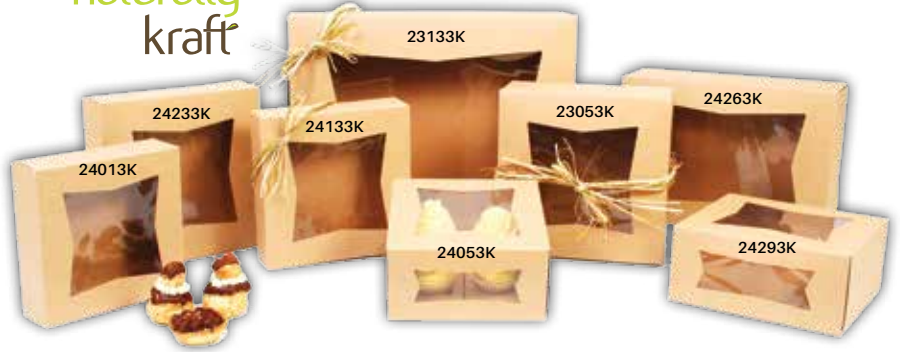

Window Bakery Boxes

WINDOW BAKERY BOXES - KRAFT:

automatic, 1 piece box, full top, Kraft, 4-corner beers, hinged back, packed in corrugated

Item #	Size (in)	Size (cm)	Pack
24013K	8 X 8 X 2-1/2	20.3 X 20.3 X 6.4	200
24133K	9 X 9 X 2-1/2	22.9 X 22.9 X 6.4	200
24233K	10 X 10 X 2-1/2	25.4 X 25.4 X 6.4	200

automatic, 1 piece box, full top, Kraft, 4-corner beers, front load, packed in corrugated

Item #	Size (in)	Size (cm)	Pack
24053K	8 X 8 X 4	20.3 X 20.3 X 10.2	150
24293K	9 X 9 X 4	22.9 X 22.9 X 10.2	150
24263K	14 X 10 X 4^	35.6 X 25.4 X 10.2^	100

lock corner, 1 piece box, tuck top, Kraft, poly wrapped

Item #	Size (in)	Size (cm)	Pack
23053K	10 X 10 X 5	25.4 X 25.4 X 12.7	150
23133K	19 X 14 X 4*	48.3 X 35.6 X 10.2*	50

^ = 1/4 sheet * = 1/2 sheet

naturally
kraft

HEARTH
STONE

WINDOW BAKERY BOXES - HEARTHSTONE:

automatic, 1 piece box, full top, 4-corner beers, hinged back, CCK, packed in corrugated

Item #	Size (in)	Size (cm)	Pack
24016	8 X 8 X 2-1/2	20.3 X 20.3 X 6.4	200
24136	9 X 9 X 2-1/2	22.9 X 22.9 X 6.4	200
24236	10 X 10 X 2-1/2	25.4 X 25.4 X 6.4	200

automatic, 1 piece box, full top, 4-corner beers, front load, CCK, packed in corrugated

Item #	Size (in)	Size (cm)	Pack
24056	8 X 8 X 4	20.3 X 20.3 X 10.2	150
24296	9 X 9 X 4	22.9 X 22.9 X 10.2	150
24216	9 X 9 X 5	22.9 X 22.9 X 12.7	150
24266	14 X 10 X 4^	35.6 X 25.4 X 10.2^	100

automatic, 1 piece box, full top, 6-corner beers, CCK, packed in corrugated

Item #	Size (in)	Size (cm)	Pack
24306	9 X 4 X 3-1/2	22.9 X 10.2 X 8.9	200
24226	10-1/4 X 8 X 4^{oo}	26 X 20.3 X 10.2^{oo}	200
24546	16 X 12 X 2-1/4	40.6 X 30.5 X 5.7	100

lock corner, 1 piece box, tuck top, CCK, poly wrapped

Item #	Size (in)	Size (cm)	Pack
23056	10 X 10 X 5	25.4 X 25.4 X 12.7	150
23136	19 X 14 X 4*	48.3 X 35.6 X 10.2*	50

TOPS

automatic, 1 piece, 4-corner beers, CCK, packed in corrugated

Item #	Size (in)	Size (cm)	Pack
24146	14-9/16 X 10-5/8 X 3^	37 X 27 X 7.6^	100
24156	19-9/16 X 14-5/8 X 3*	49.7 X 37.2 X 7.6*	50
24256	26-1/2 X 18-5/8 X 3†	67.3 X 47.3 X 7.6†	50

BOTTOMS

lock corner, 1 piece tray, corrugated, bright white, grease proof, packed in corrugated

Item #	Size (in)	Size (cm)	Pack
1162	14-3/8 X 10-1/16 X 5^	36.5 X 25.5 X 12.7^	100
fits top #24146			
1177	19-3/8 X 14-1/16 X 5*	49.2 X 35.7 X 12.7*	50
fits top #24156			
1190	25-7/8 X 18-1/16 X 4†	65.7 X 45.9 X 10.2†	25
fits top #24256			
1192	26 X 18-1/16 X 5†	66.0 X 45.9 X 12.7†	25
fits top #24256			

^{oo} = 1/8 sheet ^ = 1/4 sheet * = 1/2 sheet † = full sheet