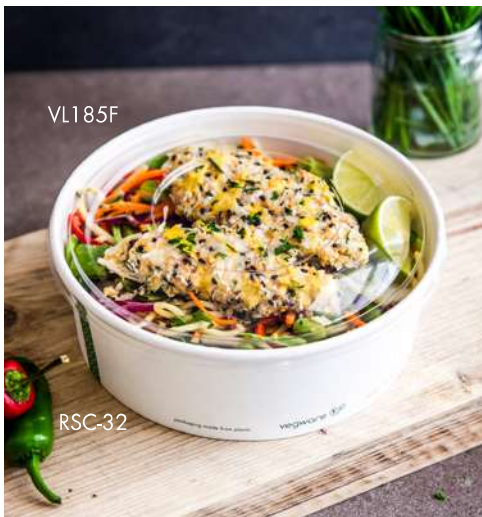

BON APPETIT BOWLS

A range of wide bowls and lids for the ultimate in style and versatility. Our 185-Series Bon Appetit bowls have a top diameter of 7.25 inches, offering a glorious wide-angle view of your meal.

Code	Product	Case count
★ RSC-26	26oz PLA-lined paper food bowl, 185-Series	300
RSC-32	32oz PLA-lined paper food bowl, 185-Series	300
★ RSC-48	48oz PLA-lined paper food bowl, 185-Series	300
VLID185P	185-Series PLA-lined paper lid with vents	300
RB-24	24oz PLA food bowl, 185-Series	300
RB-32	32oz PLA food bowl, 185-Series	300
VL185F	185-Series PLA flat lid	300